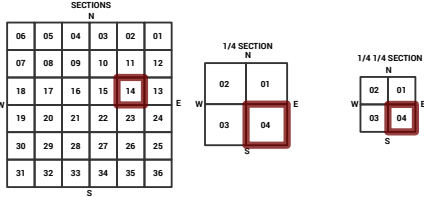

MARICOPA COUNTY
STATE OF ARIZONA

PT. SECTION 14 T03N R01W

803 - 14 - 04 - 04

TOWNSHIP & RANGE SECTION 1/4 SECTION 1/4 SECTION

Grid of section numbers from 714 to 914.

Parcels updated within this map

MARICOPA COUNTY ASSESSOR'S OFFICE
301 W. Jefferson Street
Phoenix, AZ 85003
<https://mcaassessor.maricopa.gov>

LEGEND: Tax Parcels, Sections, Subdivisions, Lots, Section Corners, Centerlines

Disclaimer - Indemnification
CAUTION! USERS SHOULD INDEPENDENTLY RESEARCH AND VERIFY INFORMATION WITHIN THIS DATASET OR MAP BEFORE RELYING ON IT.