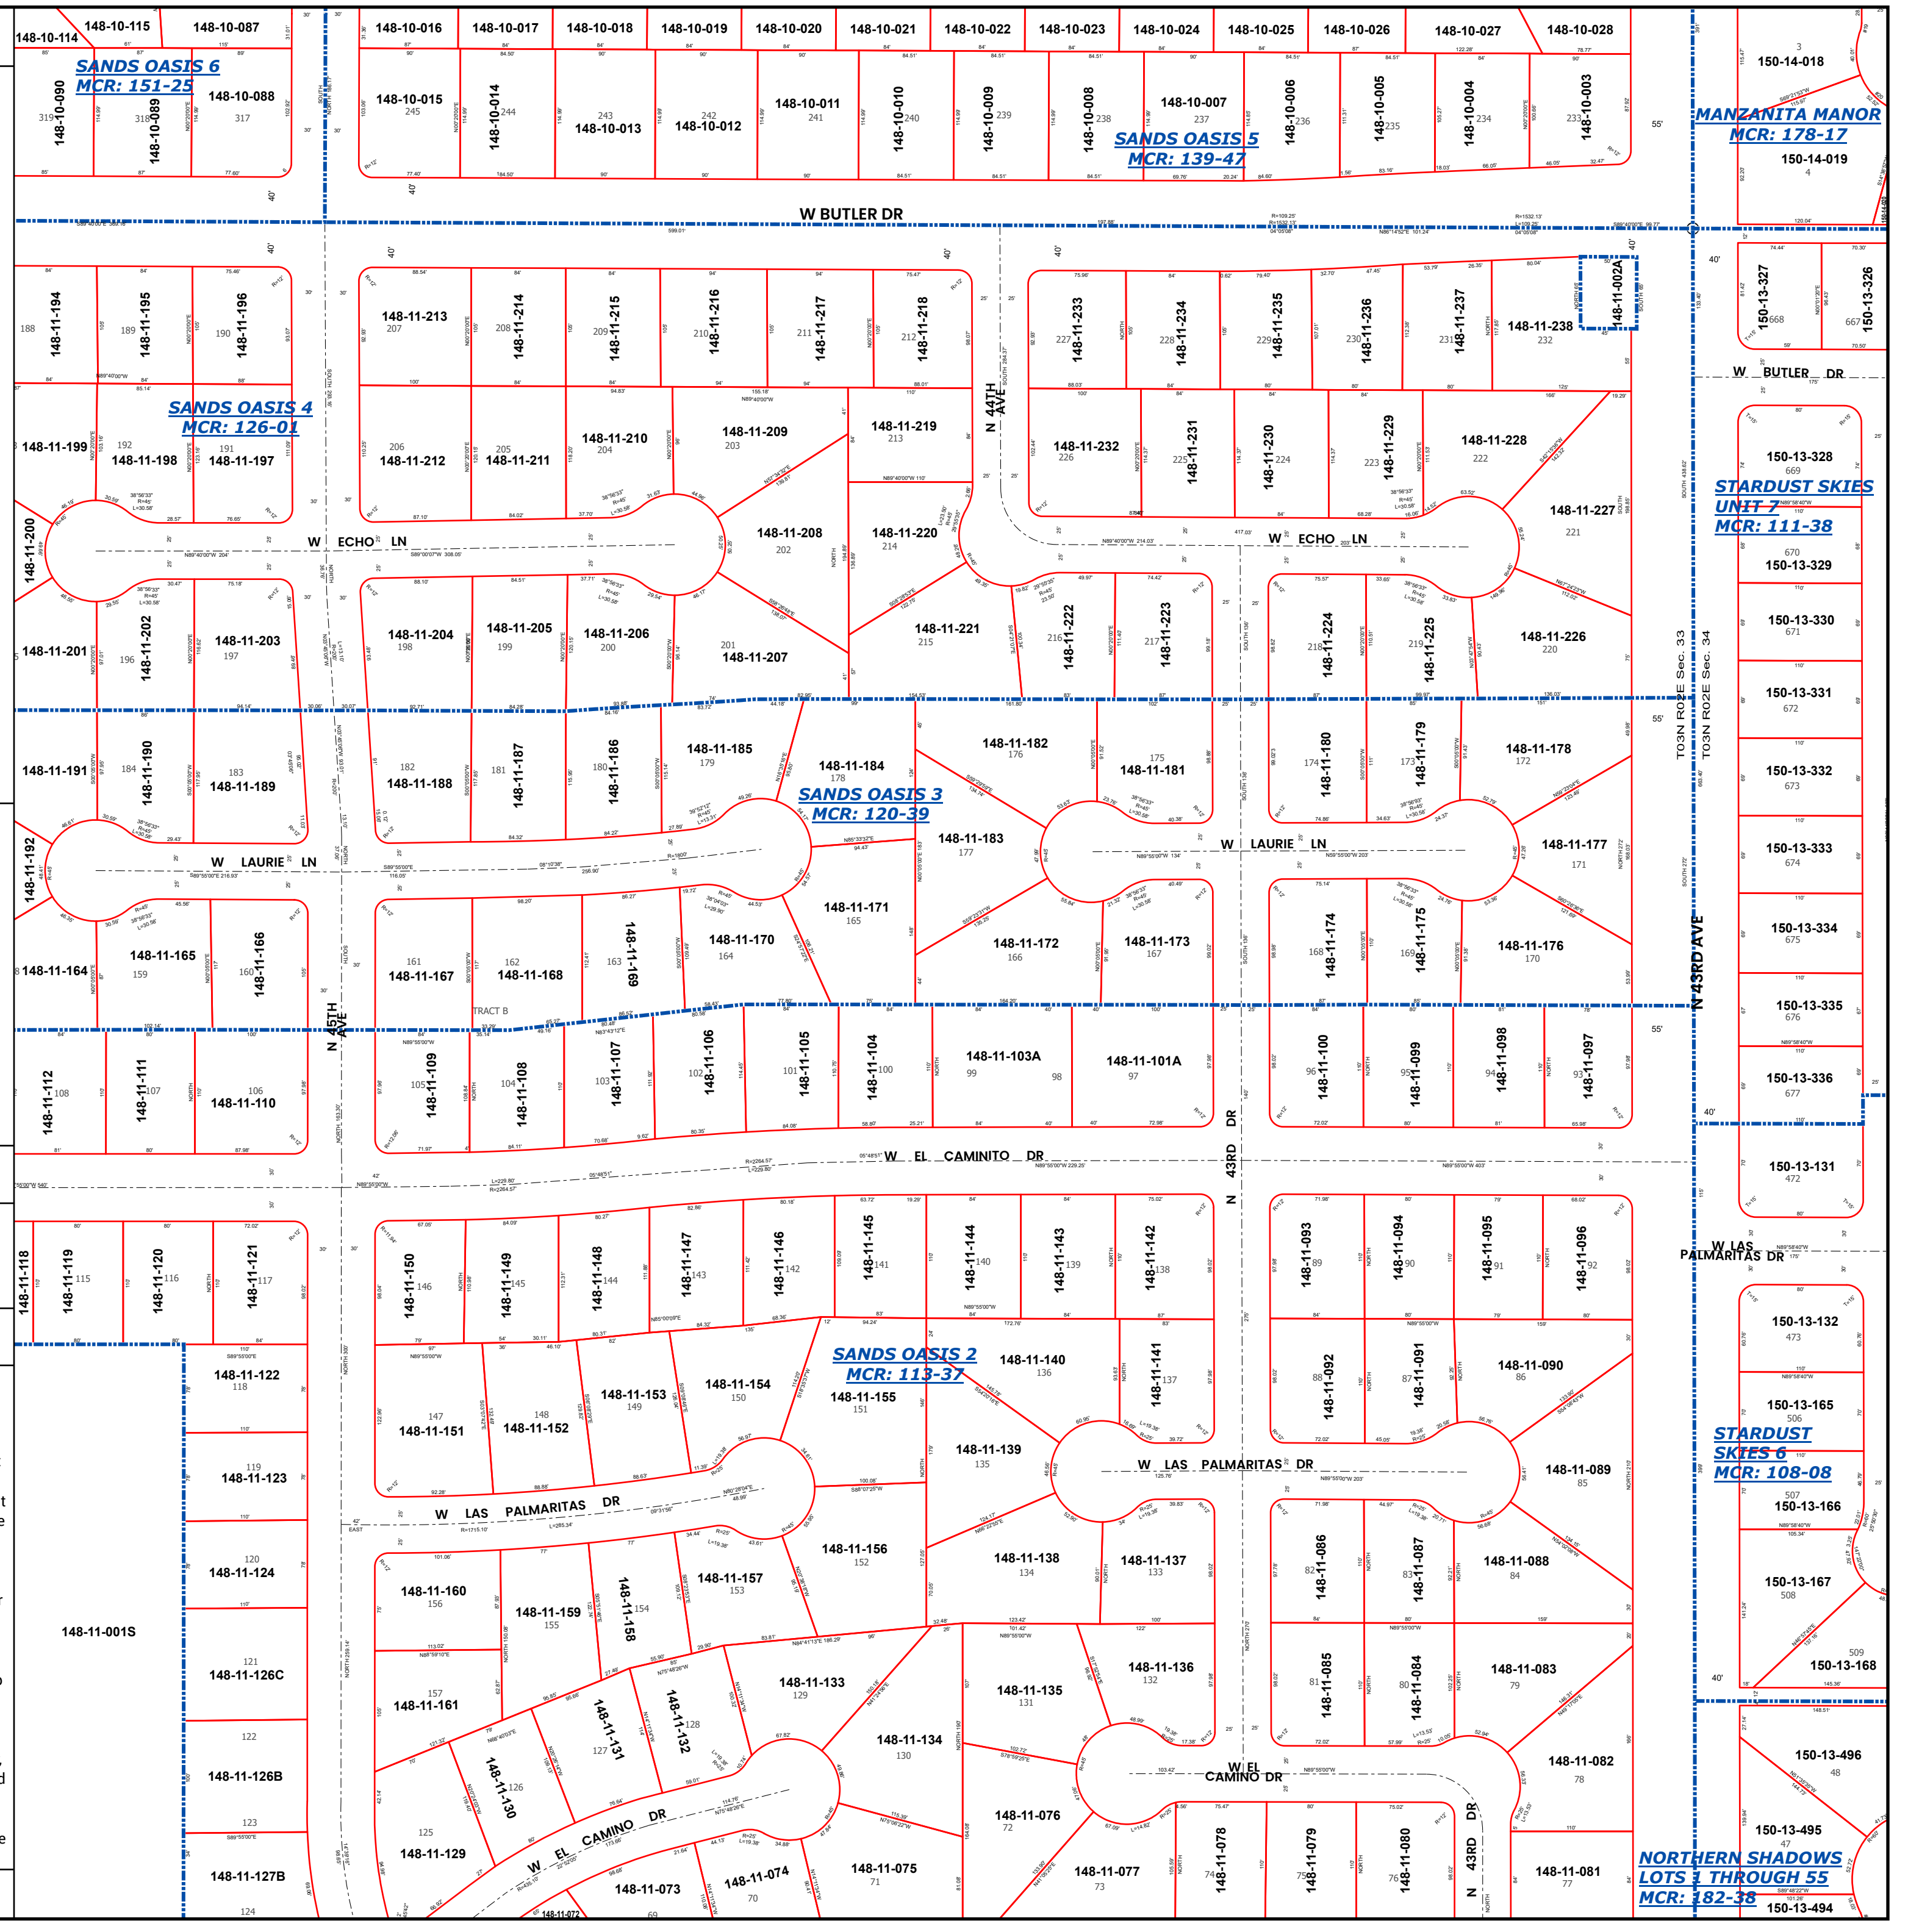

148-10-114 148-10-115 148-10-087
148-10-090 SANDS OASIS 6 MCR: 151-25 148-10-088
148-10-089

148-10-016 148-10-017 148-10-018 148-10-019 148-10-020 148-10-021 148-10-022 148-10-023 148-10-024 148-10-025 148-10-026 148-10-027 148-10-028
148-10-015 148-10-014 148-10-013 148-10-012 148-10-011 148-10-010 148-10-009 148-10-008 SANDS OASIS 5 MCR: 139-47 148-10-007 148-10-006 148-10-005 148-10-004 148-10-003

150-14-018
MANZANITA MANOR MCR: 178-17
150-14-019

148-11-194 148-11-195 148-11-196
148-11-199 148-11-198 148-11-197 SANDS OASIS 4 MCR: 126-01

148-11-213 148-11-214 148-11-215 148-11-216 148-11-217 148-11-218
148-11-212 148-11-211 148-11-210 148-11-209 148-11-208 148-11-207 148-11-206 148-11-205 148-11-204 148-11-203 148-11-202 148-11-201 148-11-200

148-11-233 148-11-234 148-11-235 148-11-236 148-11-237 148-11-238 148-11-232 148-11-231 148-11-230 148-11-229 148-11-228 148-11-227 148-11-226 148-11-225 148-11-224 148-11-223 148-11-222 148-11-221 148-11-220 148-11-219 148-11-218 148-11-217 148-11-216 148-11-215 148-11-214 148-11-213 148-11-212 148-11-211 148-11-210 148-11-209 148-11-208 148-11-207 148-11-206 148-11-205 148-11-204 148-11-203 148-11-202 148-11-201 148-11-200

150-13-327 150-13-326
150-13-328 STARDUST SKIES UNIT 7 MCR: 111-38
150-13-329
150-13-330
150-13-331
150-13-332
150-13-333
150-13-334
150-13-335
150-13-336
150-13-331 472

148-11-194 148-11-195 148-11-196
148-11-199 148-11-198 148-11-197 SANDS OASIS 4 MCR: 126-01

148-11-213 148-11-214 148-11-215 148-11-216 148-11-217 148-11-218
148-11-212 148-11-211 148-11-210 148-11-209 148-11-208 148-11-207 148-11-206 148-11-205 148-11-204 148-11-203 148-11-202 148-11-201 148-11-200

148-11-233 148-11-234 148-11-235 148-11-236 148-11-237 148-11-238 148-11-232 148-11-231 148-11-230 148-11-229 148-11-228 148-11-227 148-11-226 148-11-225 148-11-224 148-11-223 148-11-222 148-11-221 148-11-220 148-11-219 148-11-218 148-11-217 148-11-216 148-11-215 148-11-214 148-11-213 148-11-212 148-11-211 148-11-210 148-11-209 148-11-208 148-11-207 148-11-206 148-11-205 148-11-204 148-11-203 148-11-202 148-11-201 148-11-200

150-13-327 150-13-326
150-13-328 STARDUST SKIES UNIT 7 MCR: 111-38
150-13-329
150-13-330
150-13-331
150-13-332
150-13-333
150-13-334
150-13-335
150-13-336
150-13-331 472