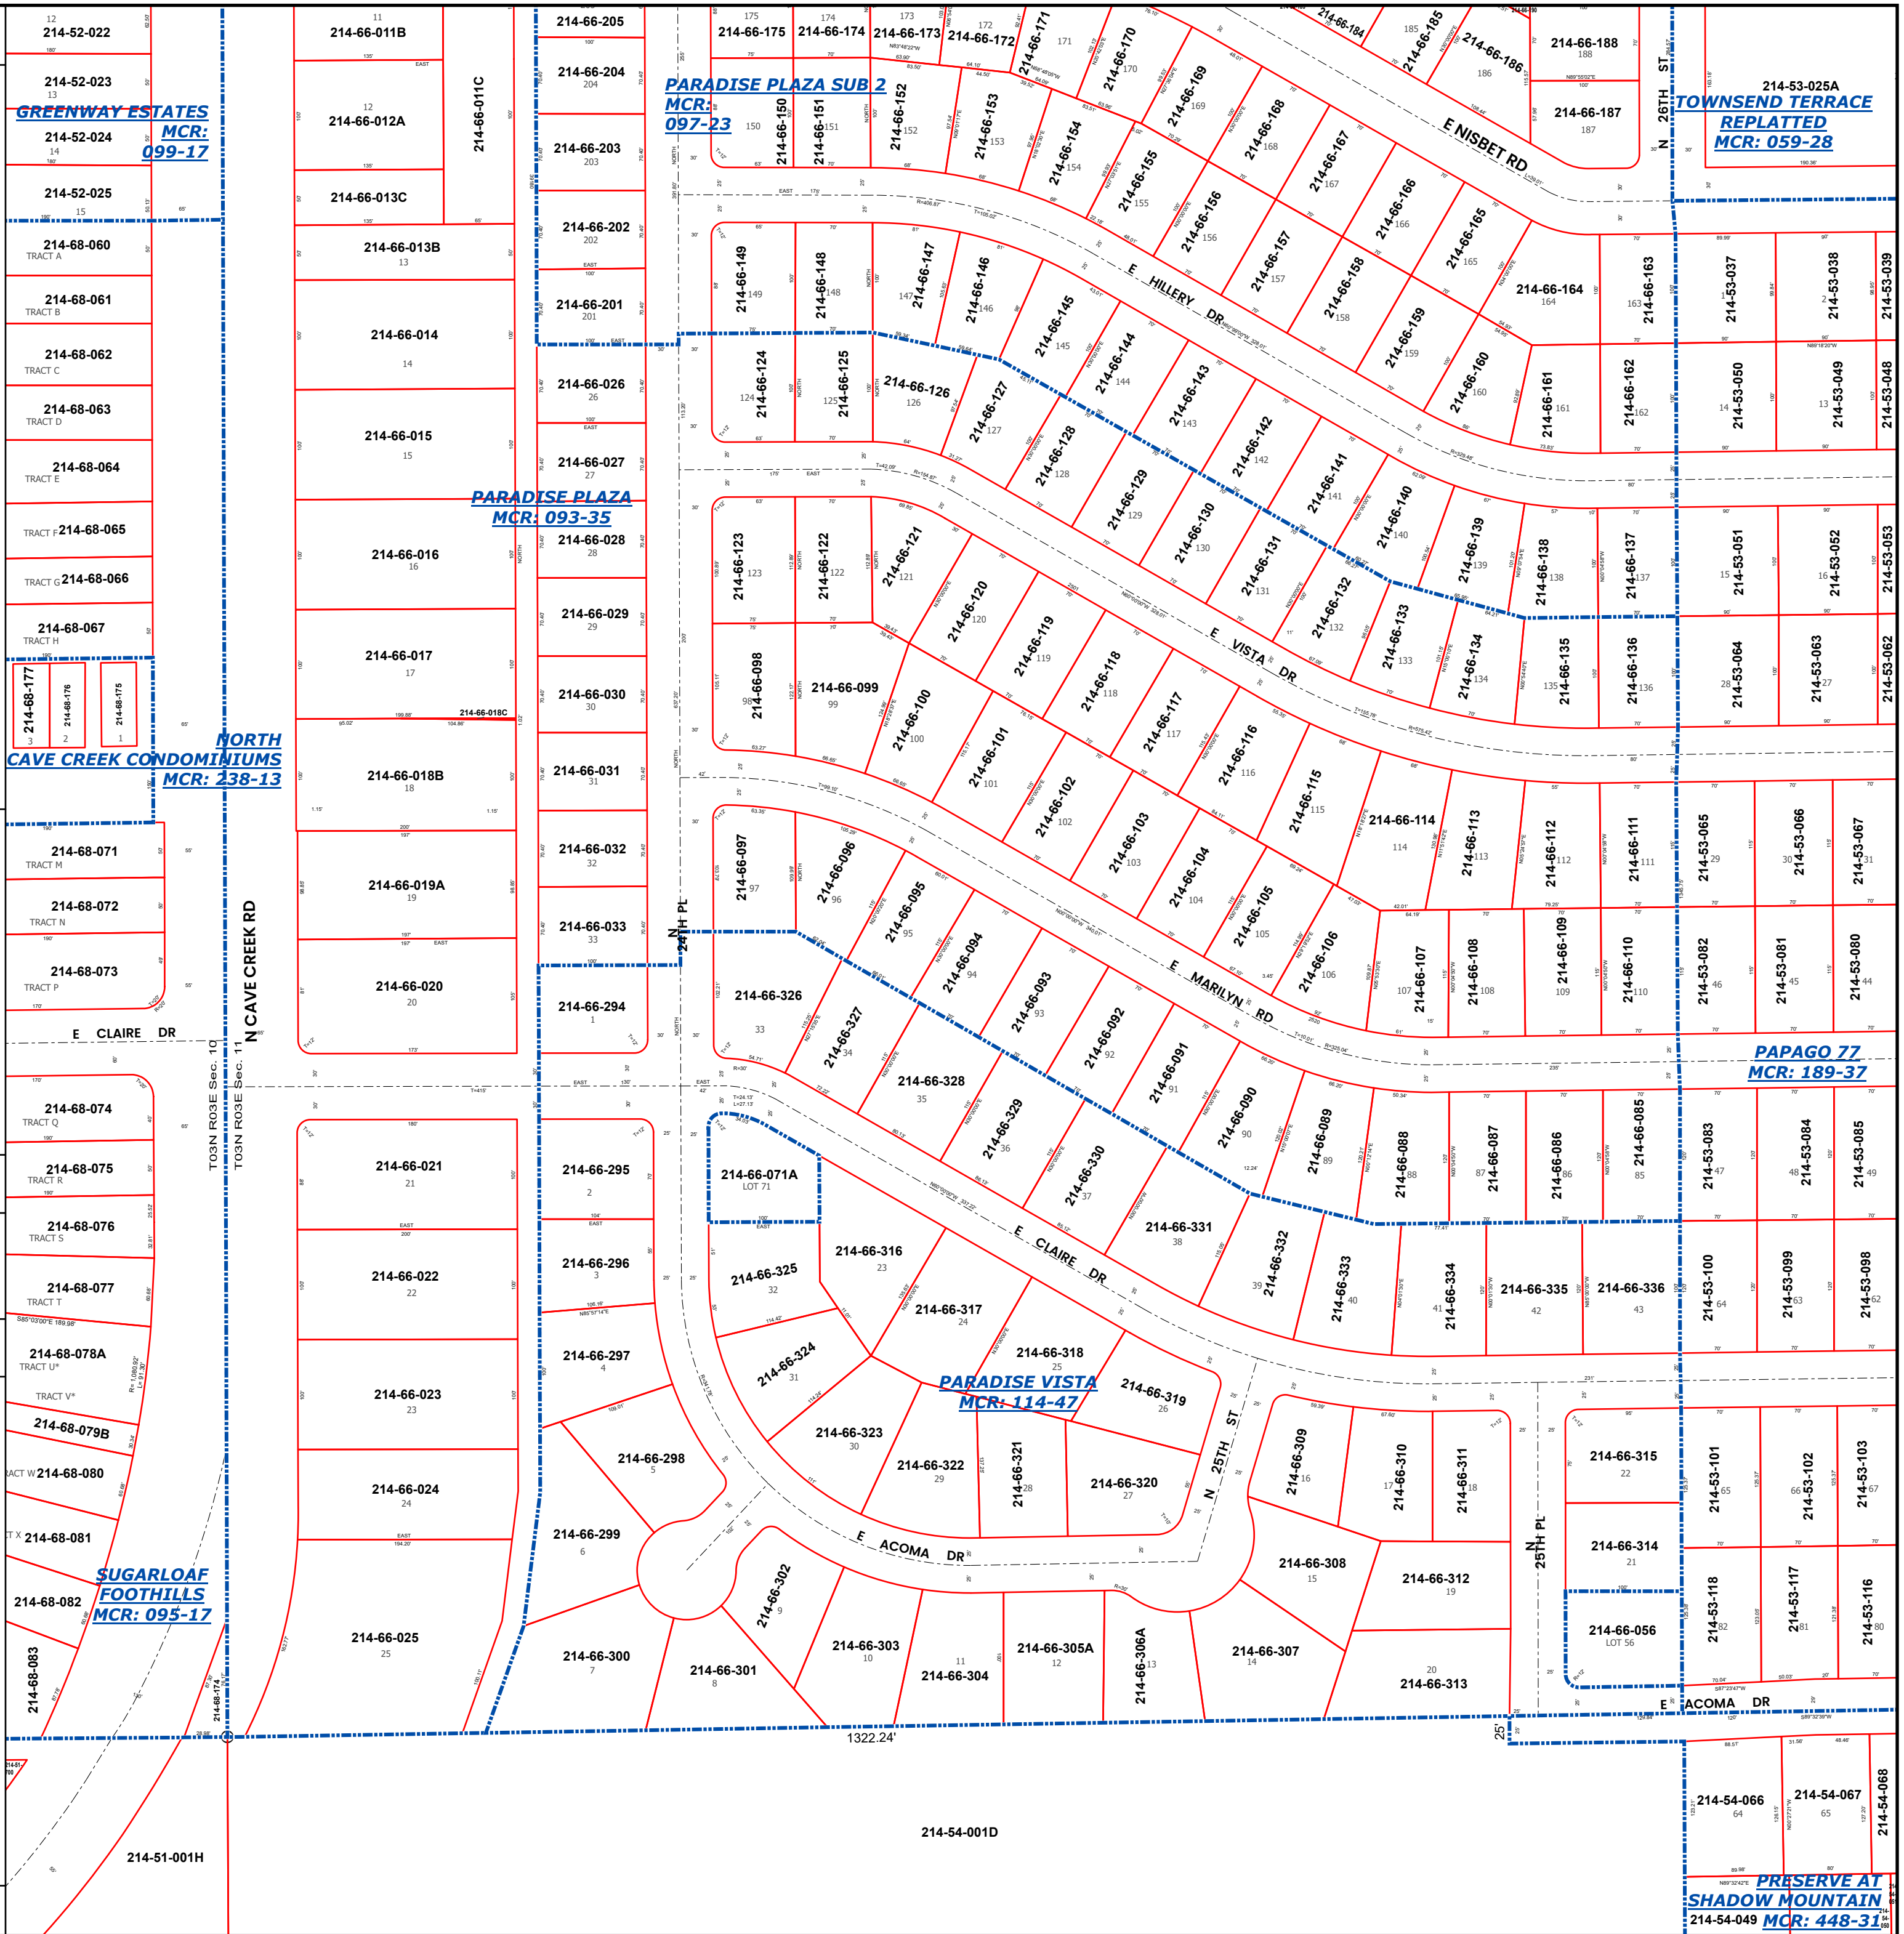

214-52-022, 214-52-023, 214-52-024, 214-52-025, 214-68-060, 214-68-061, 214-68-062, 214-68-063, 214-68-064, 214-68-065, 214-68-066, 214-68-067, 214-68-071, 214-68-072, 214-68-073, 214-68-074, 214-68-075, 214-68-076, 214-68-077, 214-68-078A, 214-68-079B, 214-68-080, 214-68-081, 214-68-082, 214-68-083, 214-51-001H

214-66-011B, 214-66-012A, 214-66-013C, 214-66-013B, 214-66-014, 214-66-015, 214-66-016, 214-66-017, 214-66-018B, 214-66-019A, 214-66-020, 214-66-021, 214-66-022, 214-66-023, 214-66-024, 214-66-025, 214-66-029, 214-66-030, 214-66-031, 214-66-032, 214-66-033, 214-66-294, 214-66-295, 214-66-296, 214-66-297, 214-66-298, 214-66-299, 214-66-300, 214-66-301, 214-66-302, 214-66-303, 214-66-304, 214-66-305A, 214-66-306A, 214-54-001D

214-66-205, 214-66-204, 214-66-203, 214-66-202, 214-66-201, 214-66-026, 214-66-027, 214-66-028, 214-66-029, 214-66-030, 214-66-031, 214-66-032, 214-66-033, 214-66-294, 214-66-295, 214-66-296, 214-66-297, 214-66-298, 214-66-299, 214-66-300, 214-66-301, 214-66-302, 214-66-303, 214-66-304, 214-66-305A, 214-66-306A, 214-54-001D