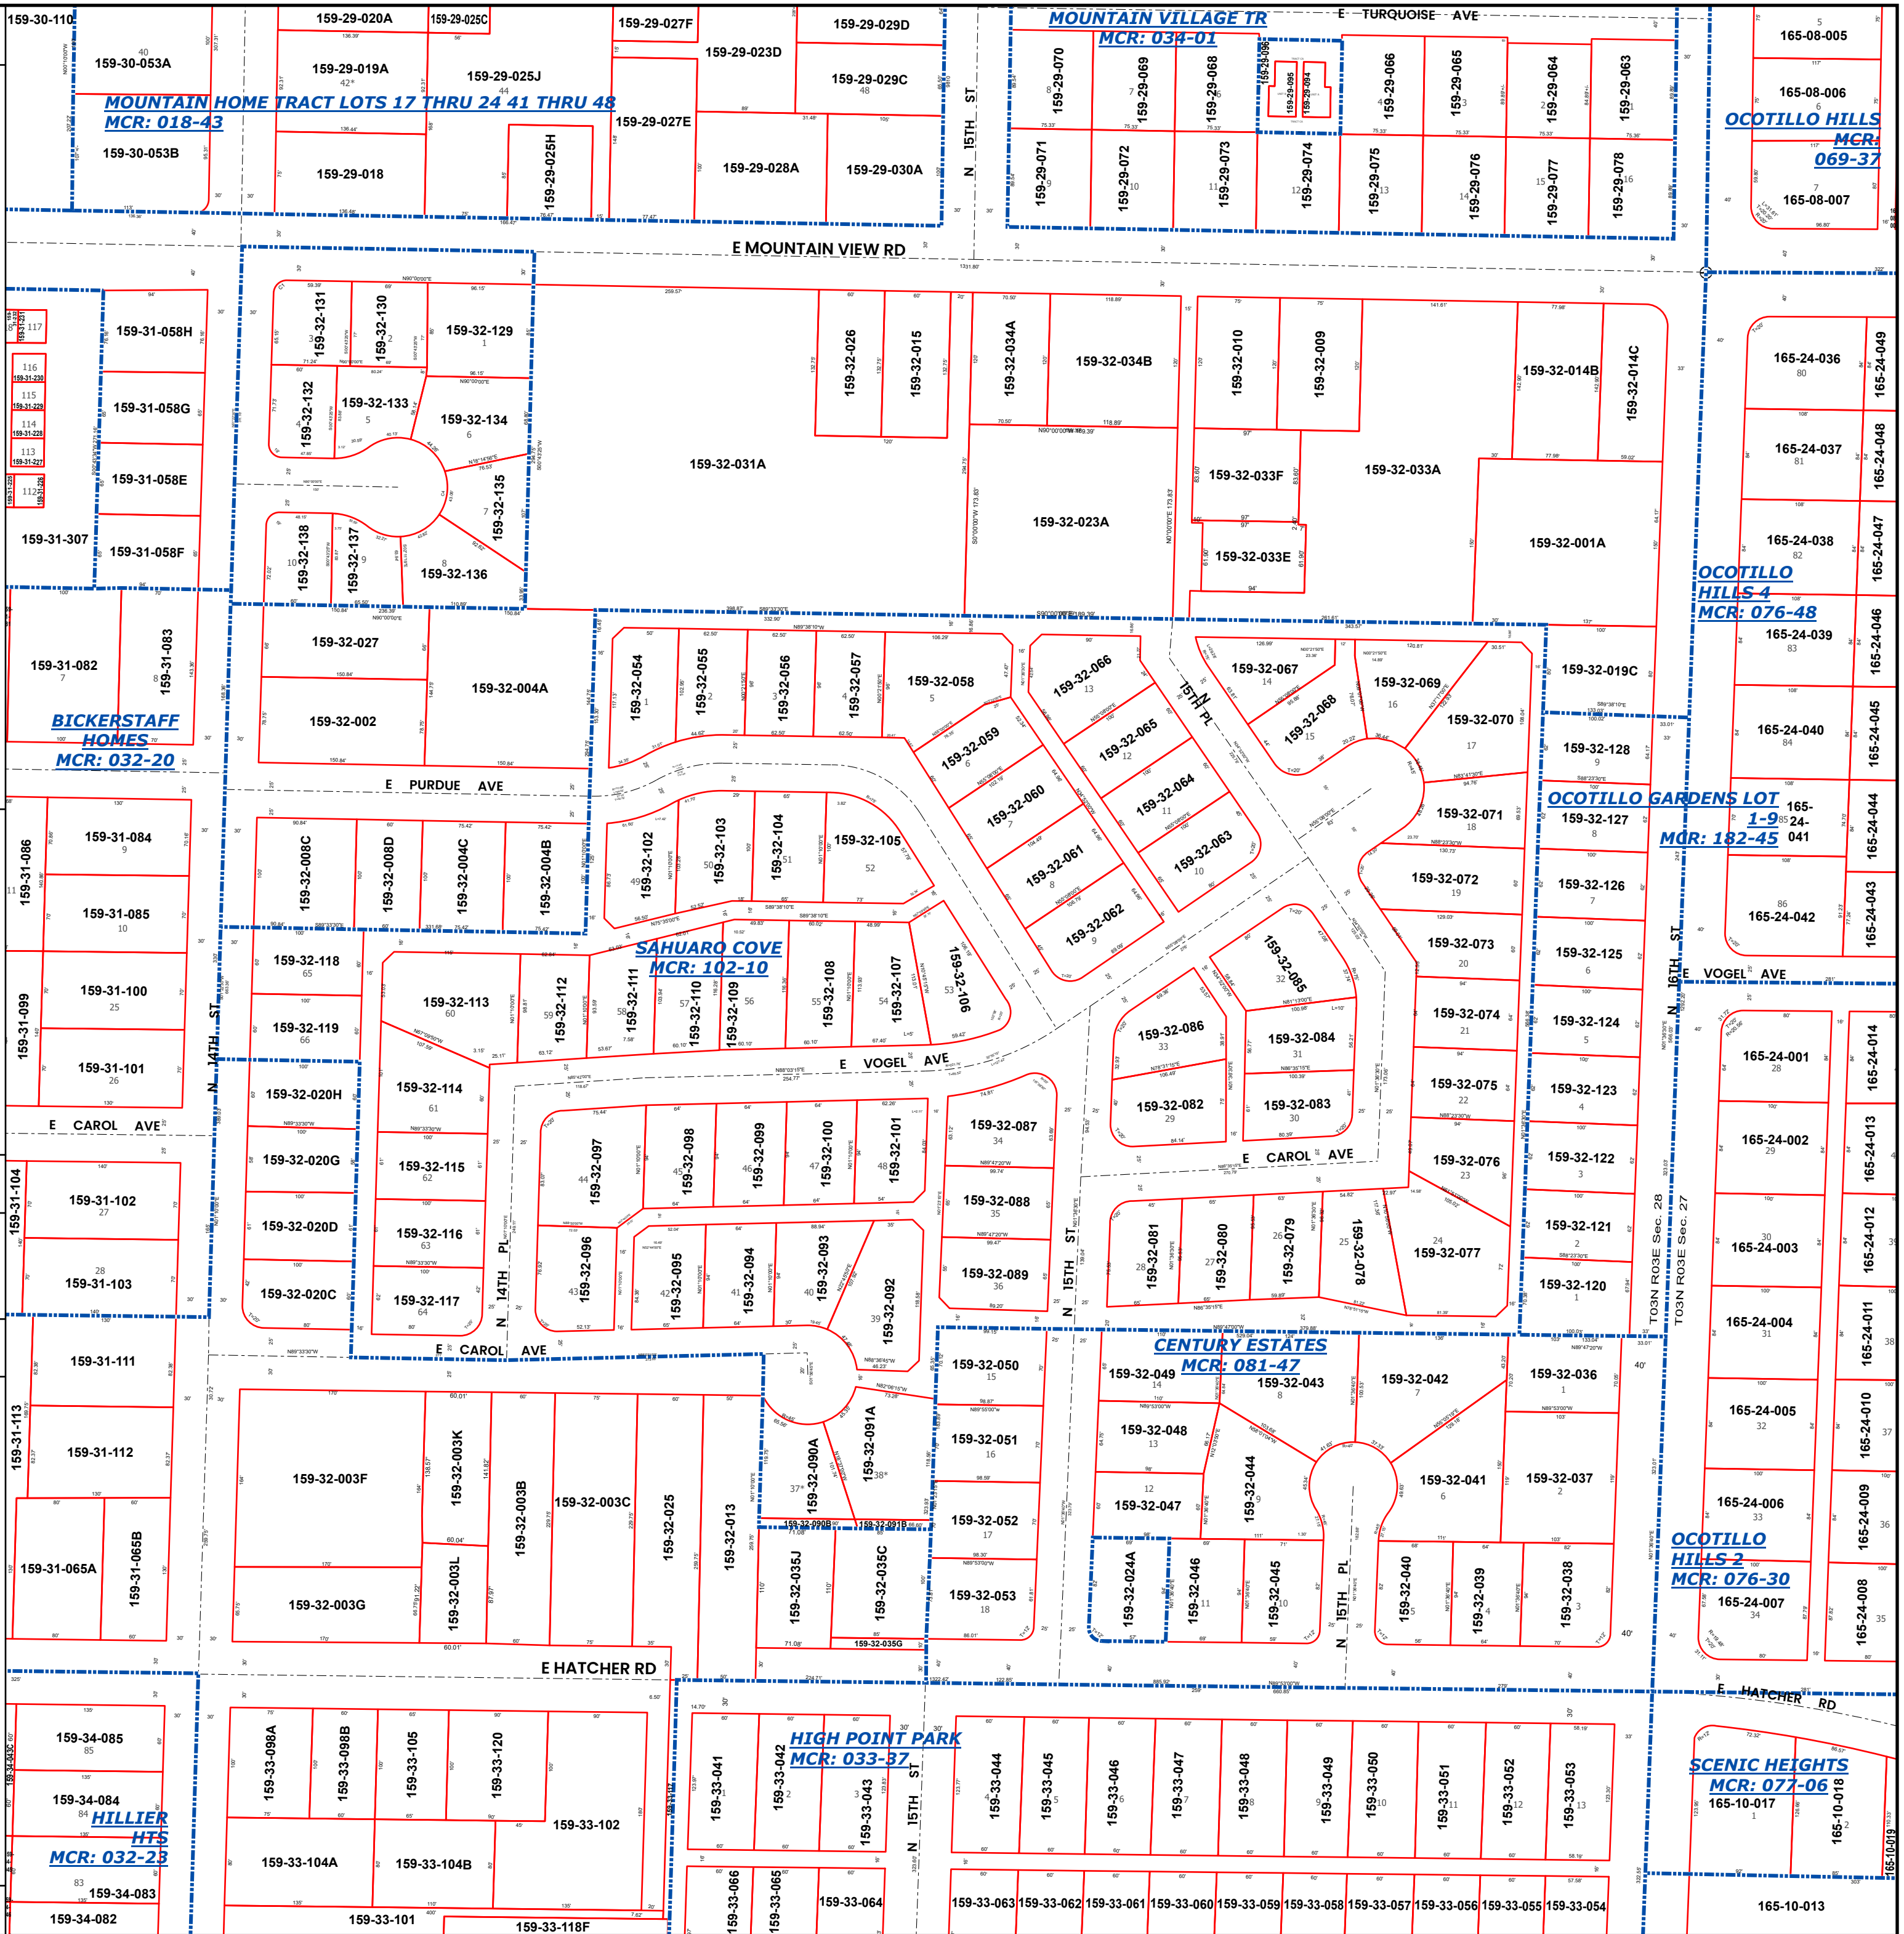

MARICOPA COUNTY
STATE OF ARIZONA

PT. SECTION 28 T03N R03E

806 - 28 - 04 - 01

MARICOPA COUNTY
ASSESSOR'S OFFICE
301 W. Jefferson Street
Phoenix, AZ 85003

LEGEND: Tax Parcels, Sections, Subdivisions, Lots, Section Corners, Centerlines

Disclaimer - Indemnification

CAUTION! USERS SHOULD INDEPENDENTLY RESEARCH AND VERIFY INFORMATION WITHIN THIS DATASET OR MAP BEFORE RELYING ON IT.

The Assessor's Office has compiled information within this dataset or map that it uses to identify, classify, and value real and personal property. Please contact the Assessor's Office at 602 506-3406 if you believe any information is incomplete, out of date, or incorrect so that appropriate corrections can be addressed. Please note that a statutory process is also available to correct errors pursuant to Arizona Revised Statutes 42-16254.