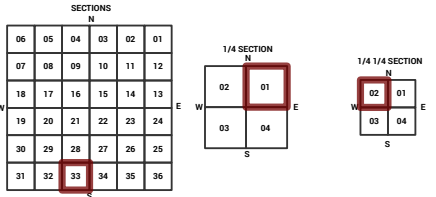

MARICOPA COUNTY STATE OF ARIZONA

PT. SECTION 33 T03N R03E

806 - 33 - 01 - 02