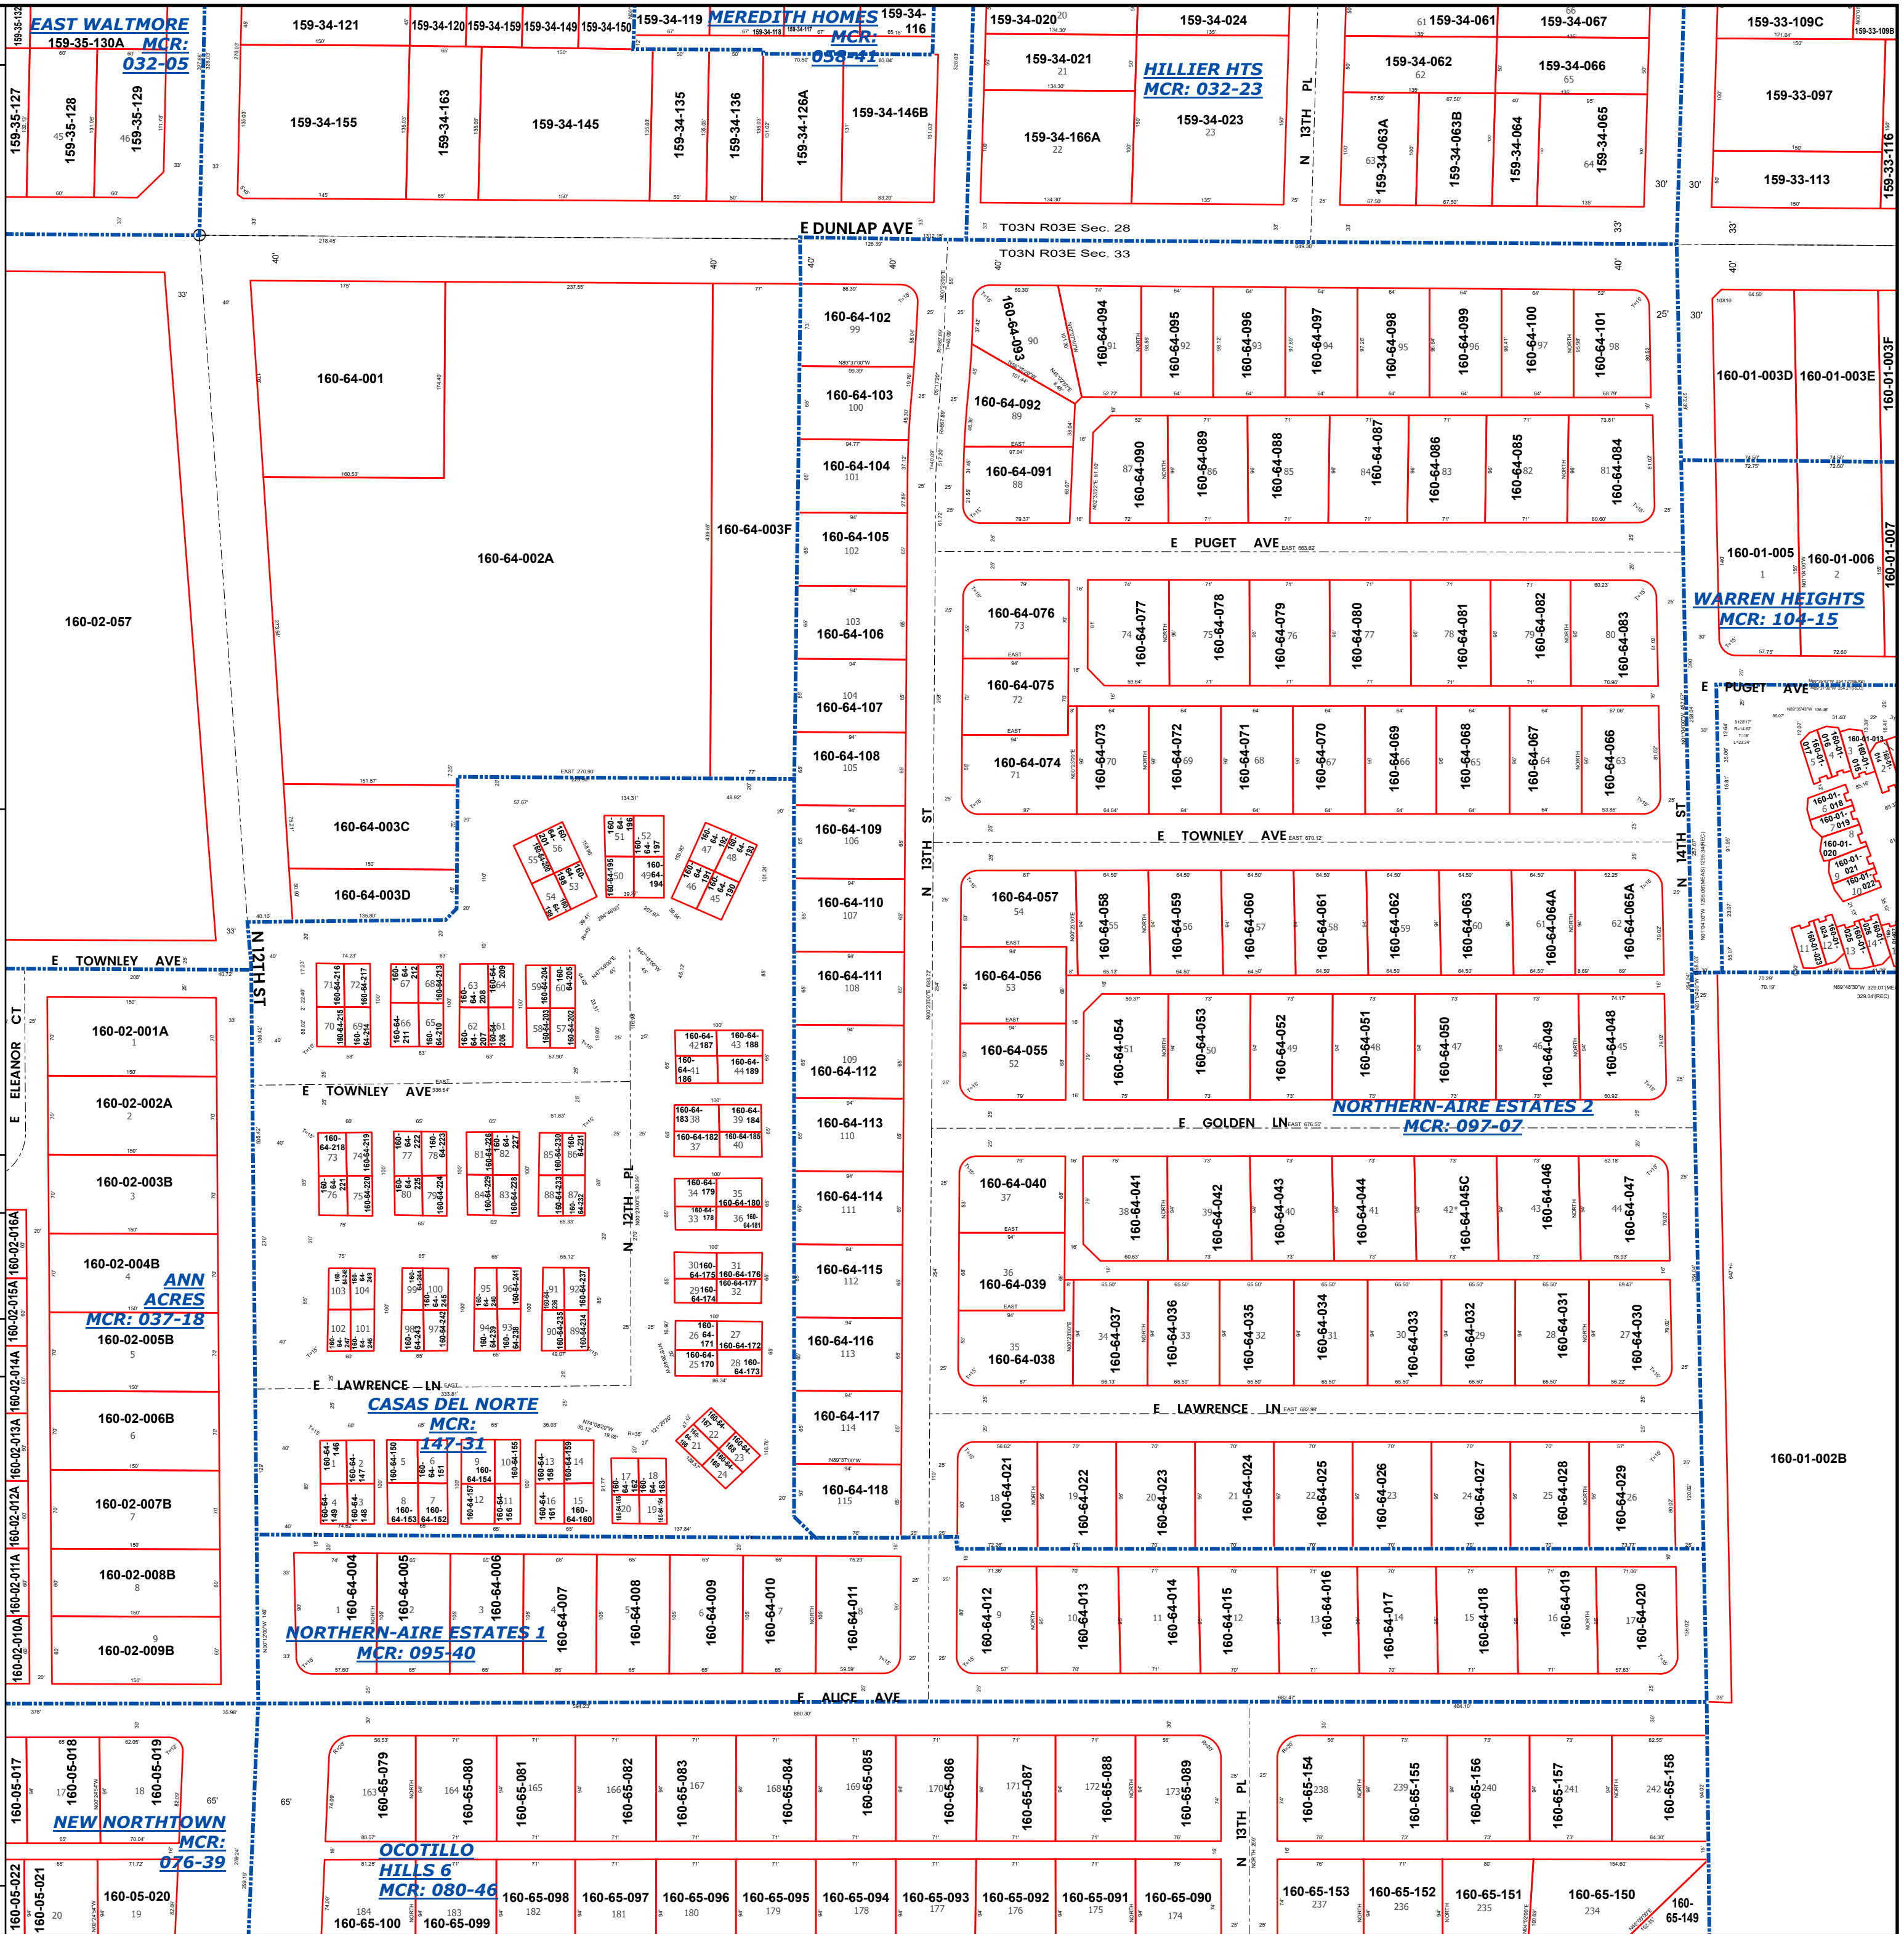

MARICOPA COUNTY STATE OF ARIZONA

PT. SECTION 33 T03N R03E

806 - 33 - 01 - 02

MARICOPA COUNTY ASSESSOR'S OFFICE 301 W. Jefferson Street Phoenix, AZ 85003

LEGEND: Tax Parcels, Sections, Subdivisions, Lots, Section Corners, Centerlines

Disclaimer - Indemnification CAUTION! USERS SHOULD INDEPENDENTLY RESEARCH AND VERIFY INFORMATION WITHIN THIS DATASET OR MAP BEFORE RELYING ON IT.

The Assessor's Office has compiled information within this dataset or map that it uses to identify, classify, and value real and personal property. Please contact the Assessor's Office at 602 506-3406 if you believe any information is incomplete, out of date, or incorrect so that appropriate corrections can be addressed.

The Assessor does not guarantee that any information contained within this dataset or map is accurate, complete or current. In many instances, the Assessor has gathered information from independent sources and made it available within this dataset or map, and the original information may have contained errors and omissions.

Map Reprint Date: 2/22/2026