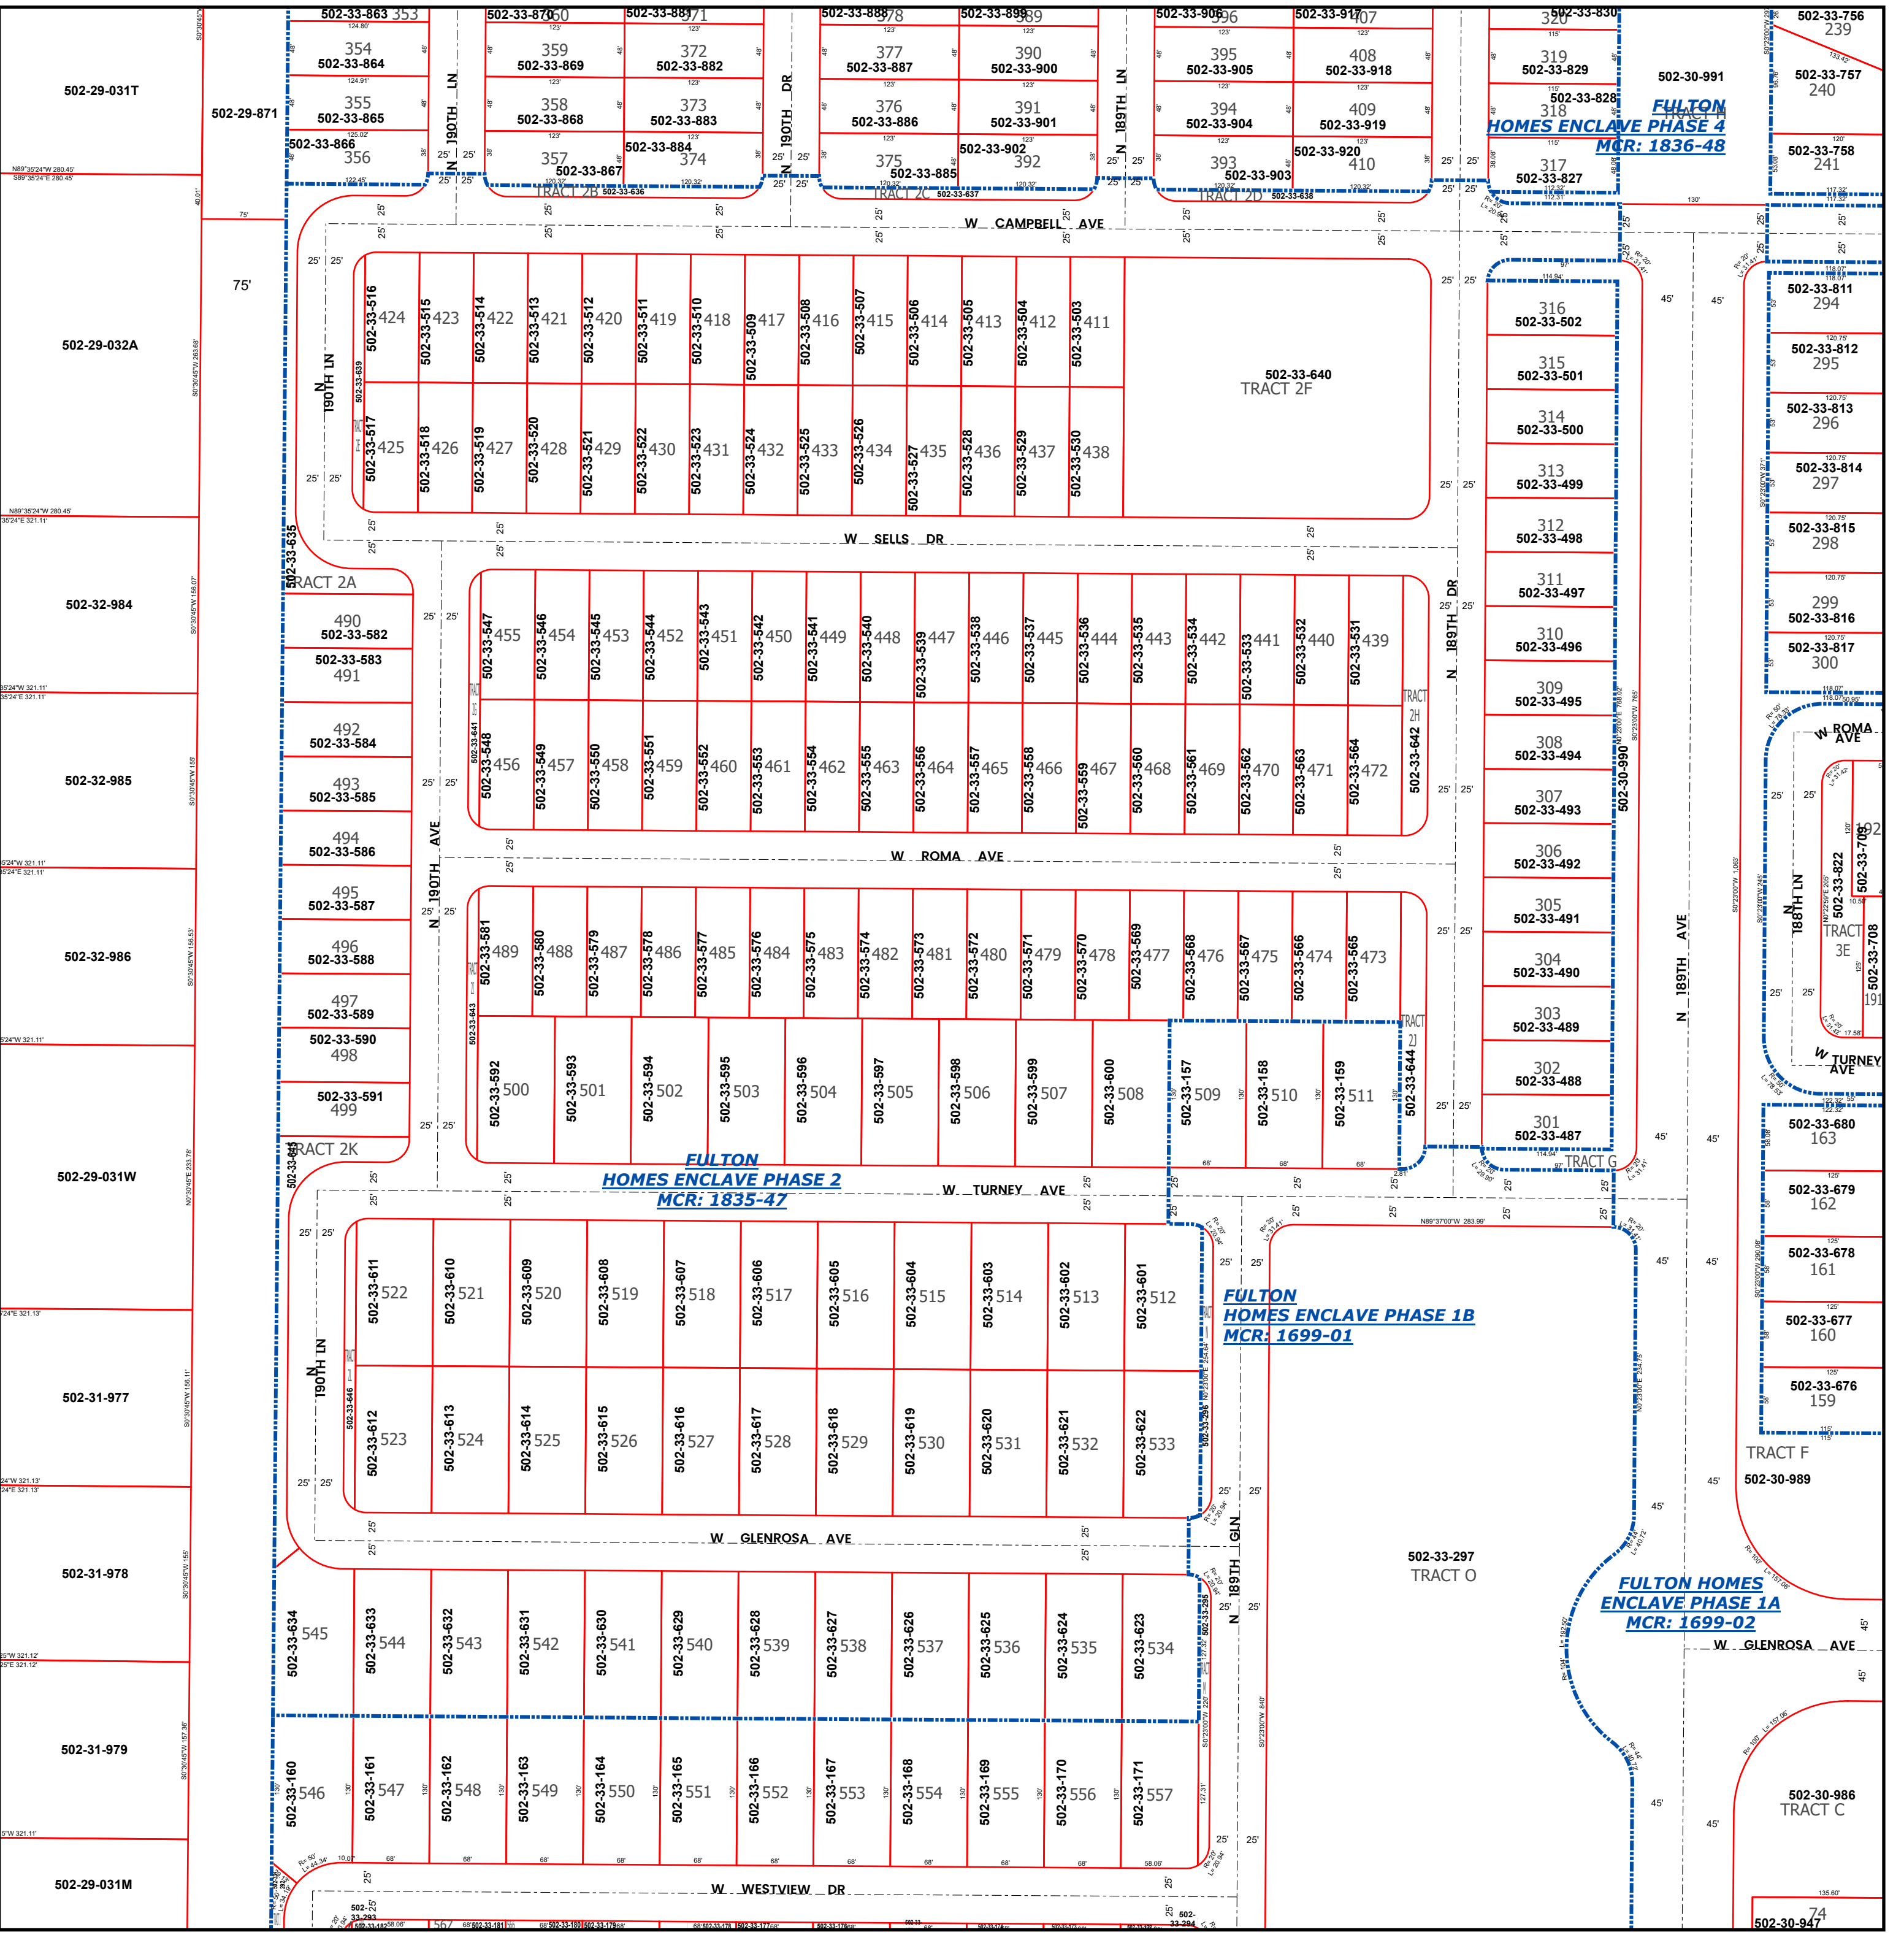

502-29-031T
502-29-032A
502-32-984
502-32-985
502-32-986
502-29-031W
502-31-977
502-31-978
502-31-979
502-29-031M