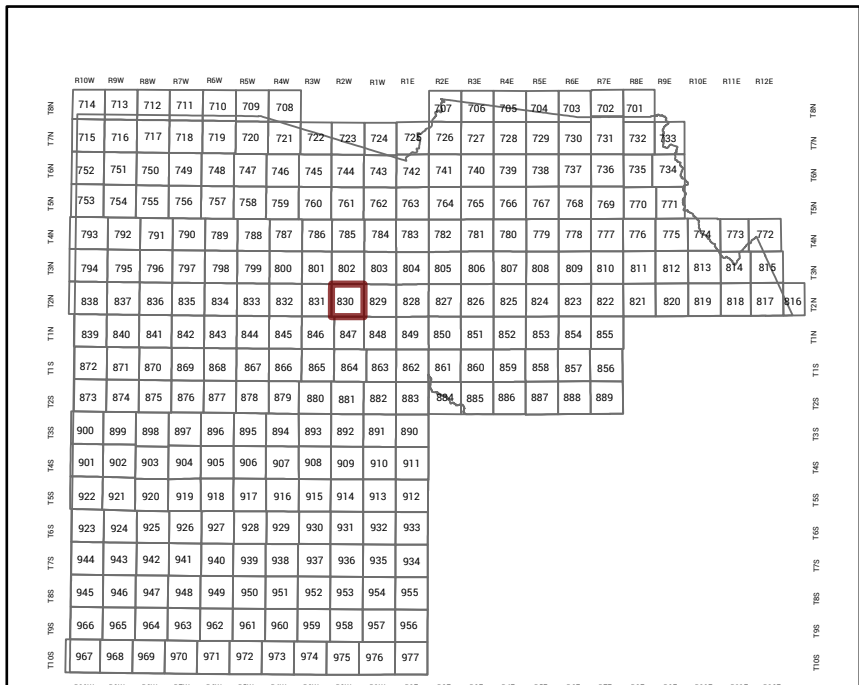

MARICOPA COUNTY

STATE OF ARIZONA

PT. SECTION 21 T02N R02W

830 - 21 - 04 - 02