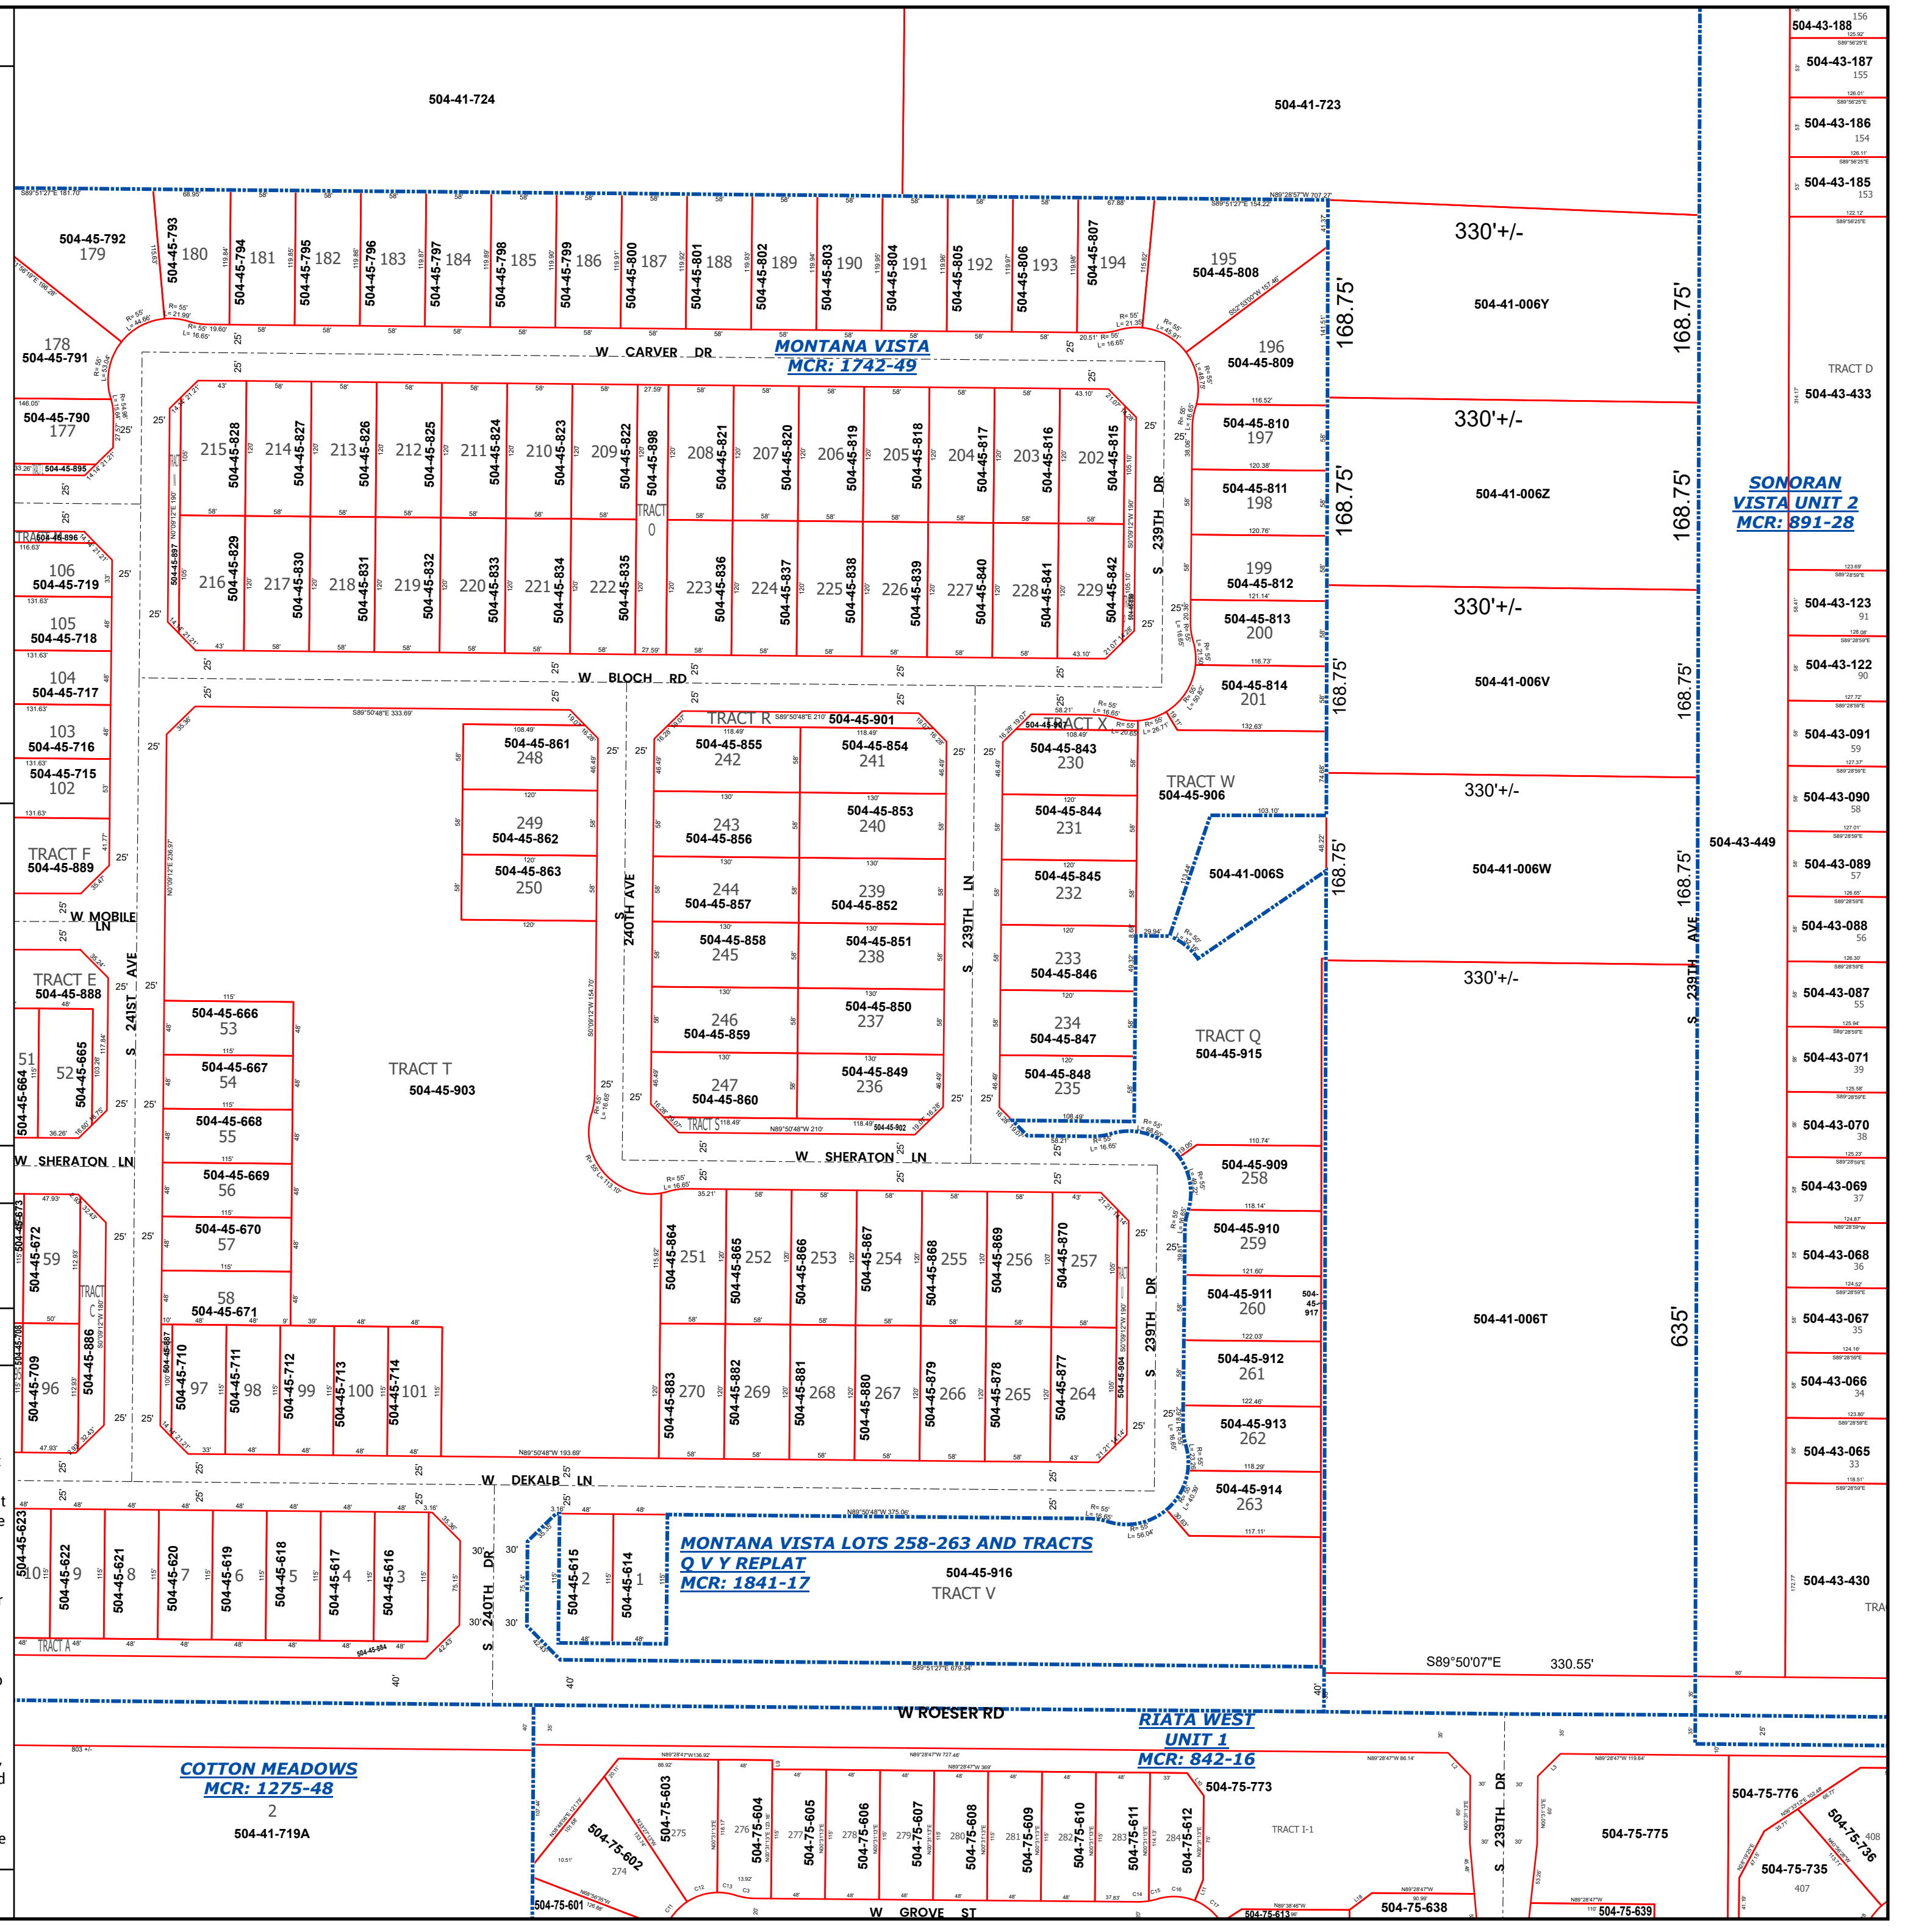

504-43-188	156
504-43-187	155
504-43-186	154
504-43-185	153
504-43-184	152
504-43-183	151
504-43-182	150
504-43-181	149
504-43-180	148
504-43-179	147
504-43-178	146
504-43-177	145
504-43-176	144
504-43-175	143
504-43-174	142
504-43-173	141
504-43-172	140
504-43-171	139
504-43-170	138
504-43-169	137
504-43-168	136
504-43-167	135
504-43-166	134
504-43-165	133
504-43-164	132
504-43-163	131
504-43-162	130
504-43-161	129
504-43-160	128
504-43-159	127
504-43-158	126
504-43-157	125
504-43-156	124
504-43-155	123
504-43-154	122
504-43-153	121
504-43-152	120
504-43-151	119
504-43-150	118
504-43-149	117
504-43-148	116
504-43-147	115
504-43-146	114
504-43-145	113
504-43-144	112
504-43-143	111
504-43-142	110
504-43-141	109
504-43-140	108
504-43-139	107
504-43-138	106
504-43-137	105
504-43-136	104
504-43-135	103
504-43-134	102
504-43-133	101
504-43-132	100
504-43-131	99
504-43-130	98
504-43-129	97
504-43-128	96
504-43-127	95
504-43-126	94
504-43-125	93
504-43-124	92
504-43-123	91
504-43-122	90
504-43-121	89
504-43-120	88
504-43-119	87
504-43-118	86
504-43-117	85
504-43-116	84
504-43-115	83
504-43-114	82
504-43-113	81
504-43-112	80
504-43-111	79
504-43-110	78
504-43-109	77
504-43-108	76
504-43-107	75
504-43-106	74
504-43-105	73
504-43-104	72
504-43-103	71
504-43-102	70
504-43-101	69
504-43-100	68
504-43-99	67
504-43-98	66
504-43-97	65
504-43-96	64
504-43-95	63
504-43-94	62
504-43-93	61
504-43-92	60
504-43-91	59
504-43-90	58
504-43-89	57
504-43-88	56
504-43-87	55
504-43-86	54
504-43-85	53
504-43-84	52
504-43-83	51
504-43-82	50
504-43-81	49
504-43-80	48
504-43-79	47
504-43-78	46
504-43-77	45
504-43-76	44
504-43-75	43
504-43-74	42
504-43-73	41
504-43-72	40
504-43-71	39
504-43-70	38
504-43-69	37
504-43-68	36
504-43-67	35
504-43-66	34
504-43-65	33
504-43-64	32
504-43-63	31
504-43-62	30
504-43-61	29
504-43-60	28
504-43-59	27
504-43-58	26
504-43-57	25
504-43-56	24
504-43-55	23
504-43-54	22
504-43-53	21
504-43-52	20
504-43-51	19
504-43-50	18
504-43-49	17
504-43-48	16
504-43-47	15
504-43-46	14
504-43-45	13
504-43-44	12
504-43-43	11
504-43-42	10
504-43-41	9
504-43-40	8
504-43-39	7
504-43-38	6
504-43-37	5
504-43-36	4
504-43-35	3
504-43-34	2
504-43-33	1