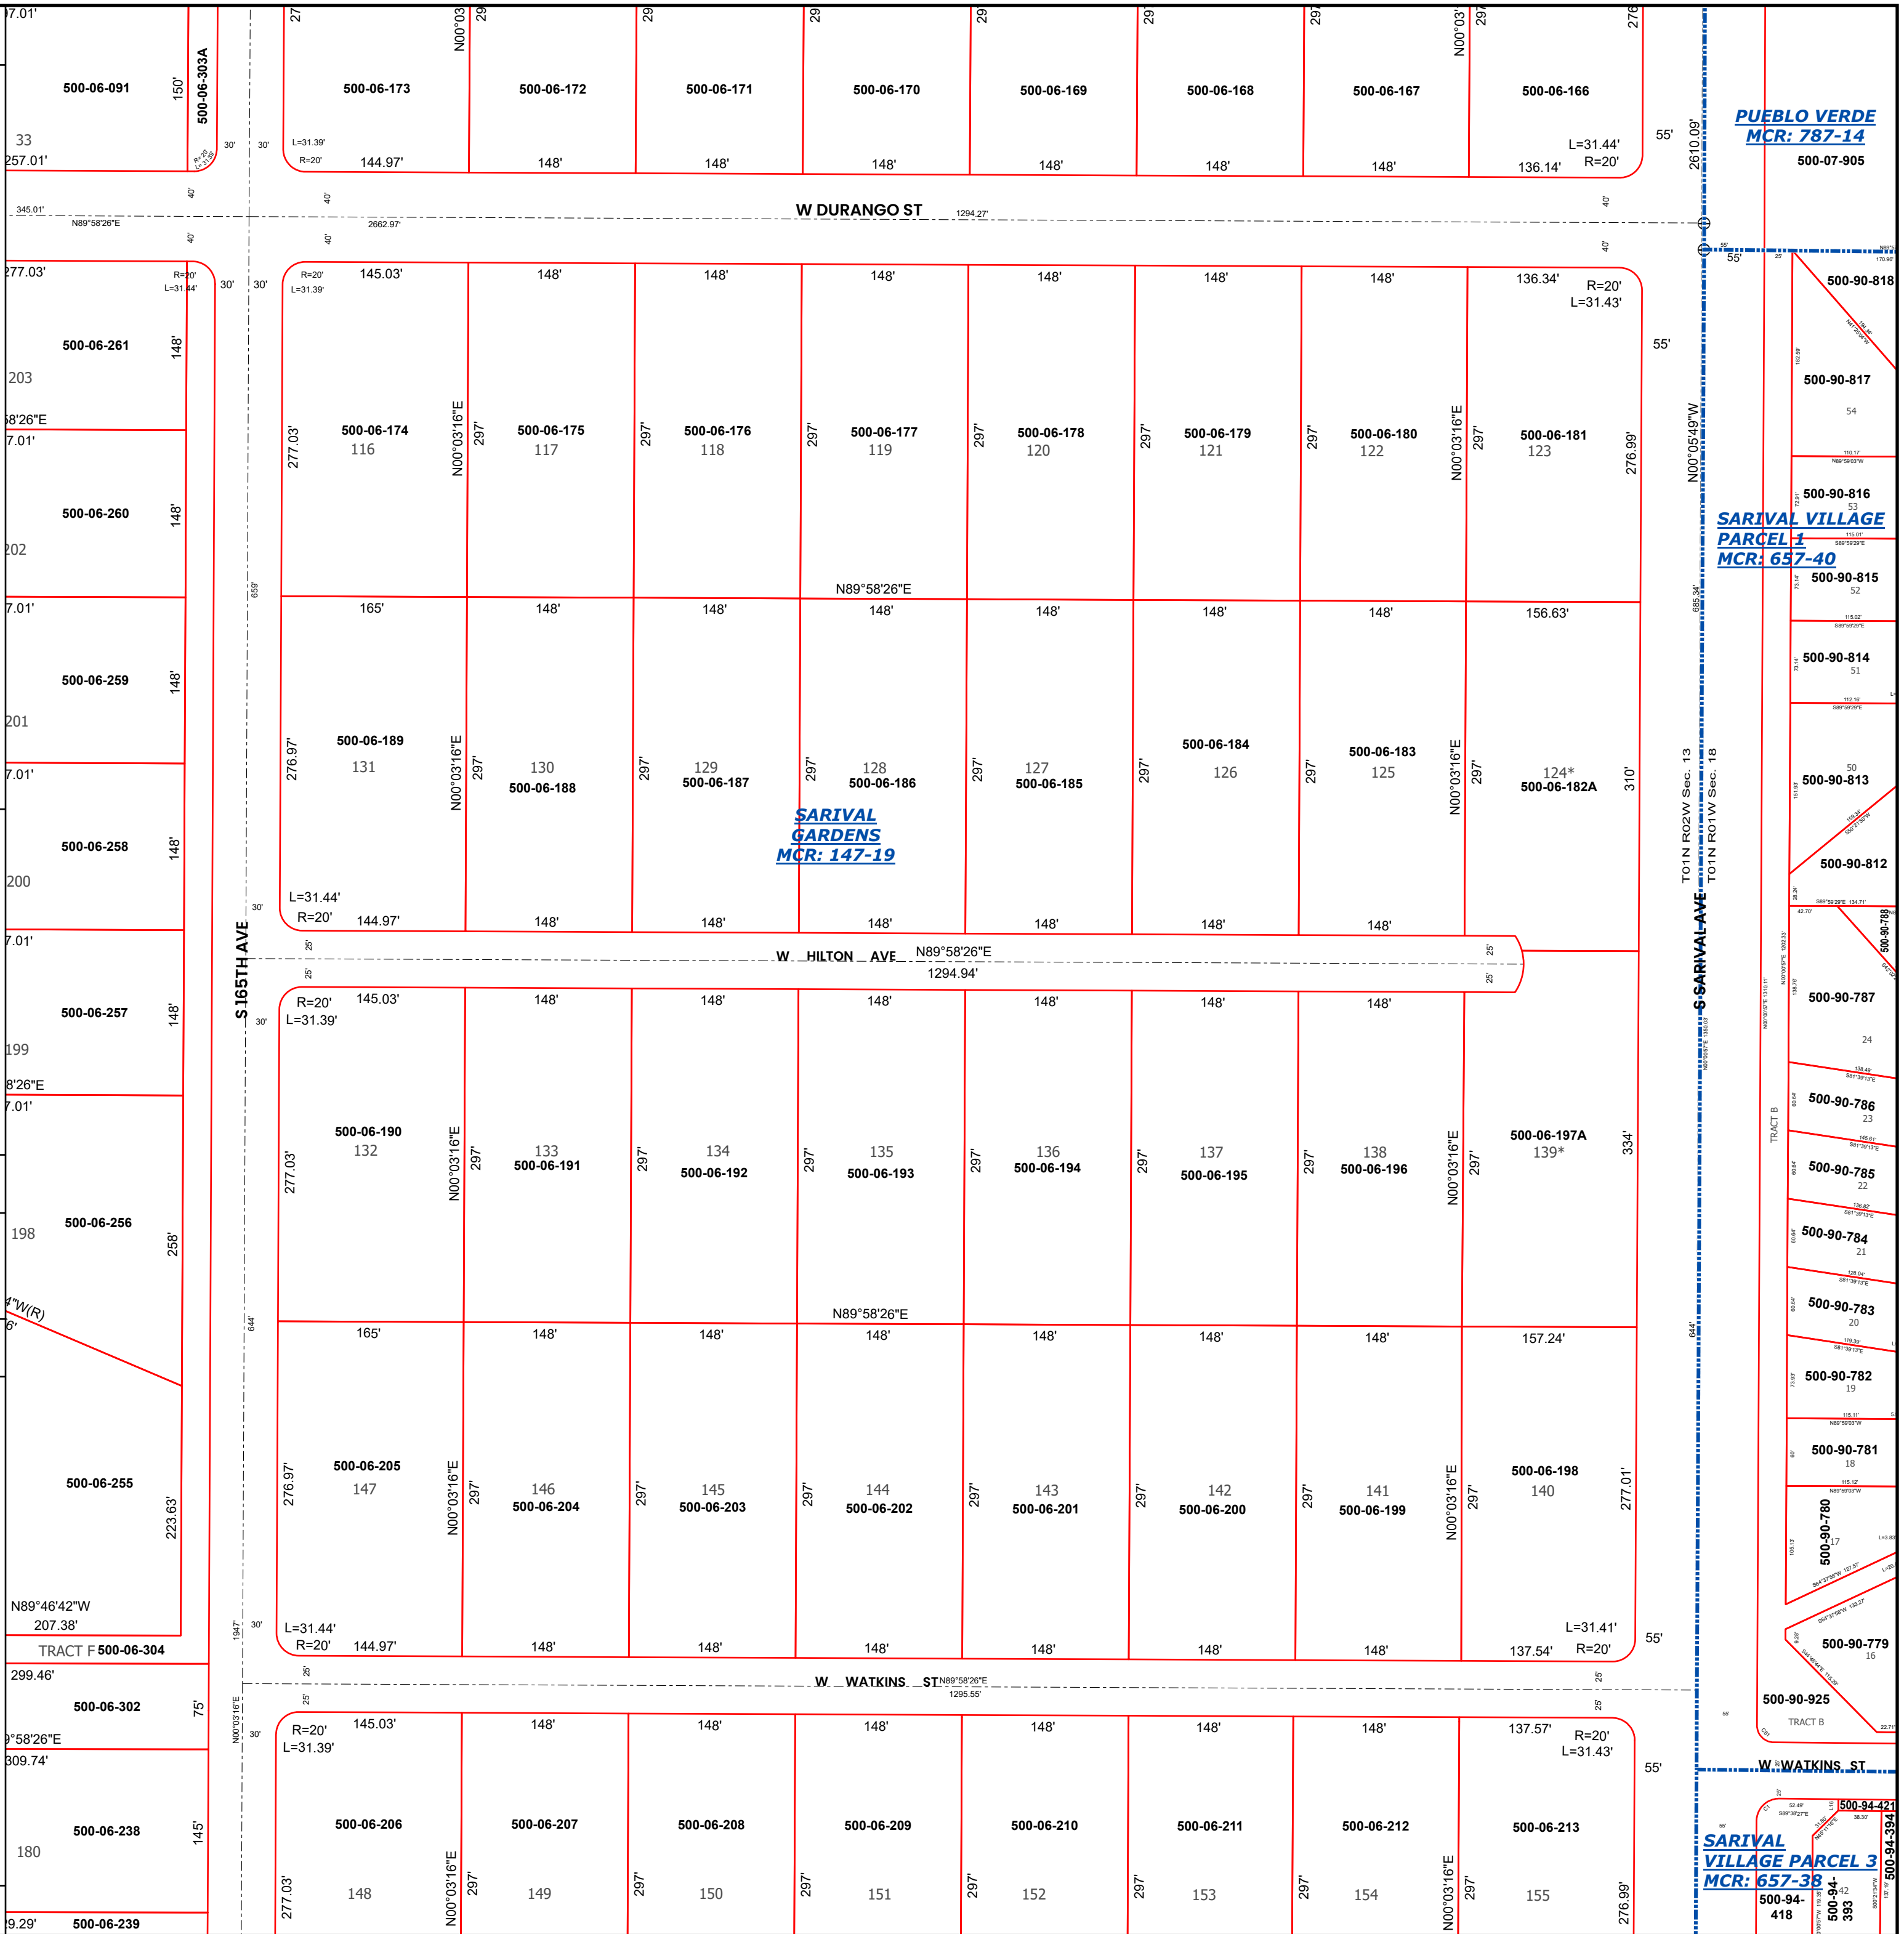

PUEBLO VERDE MCR: 787-14 500-07-905