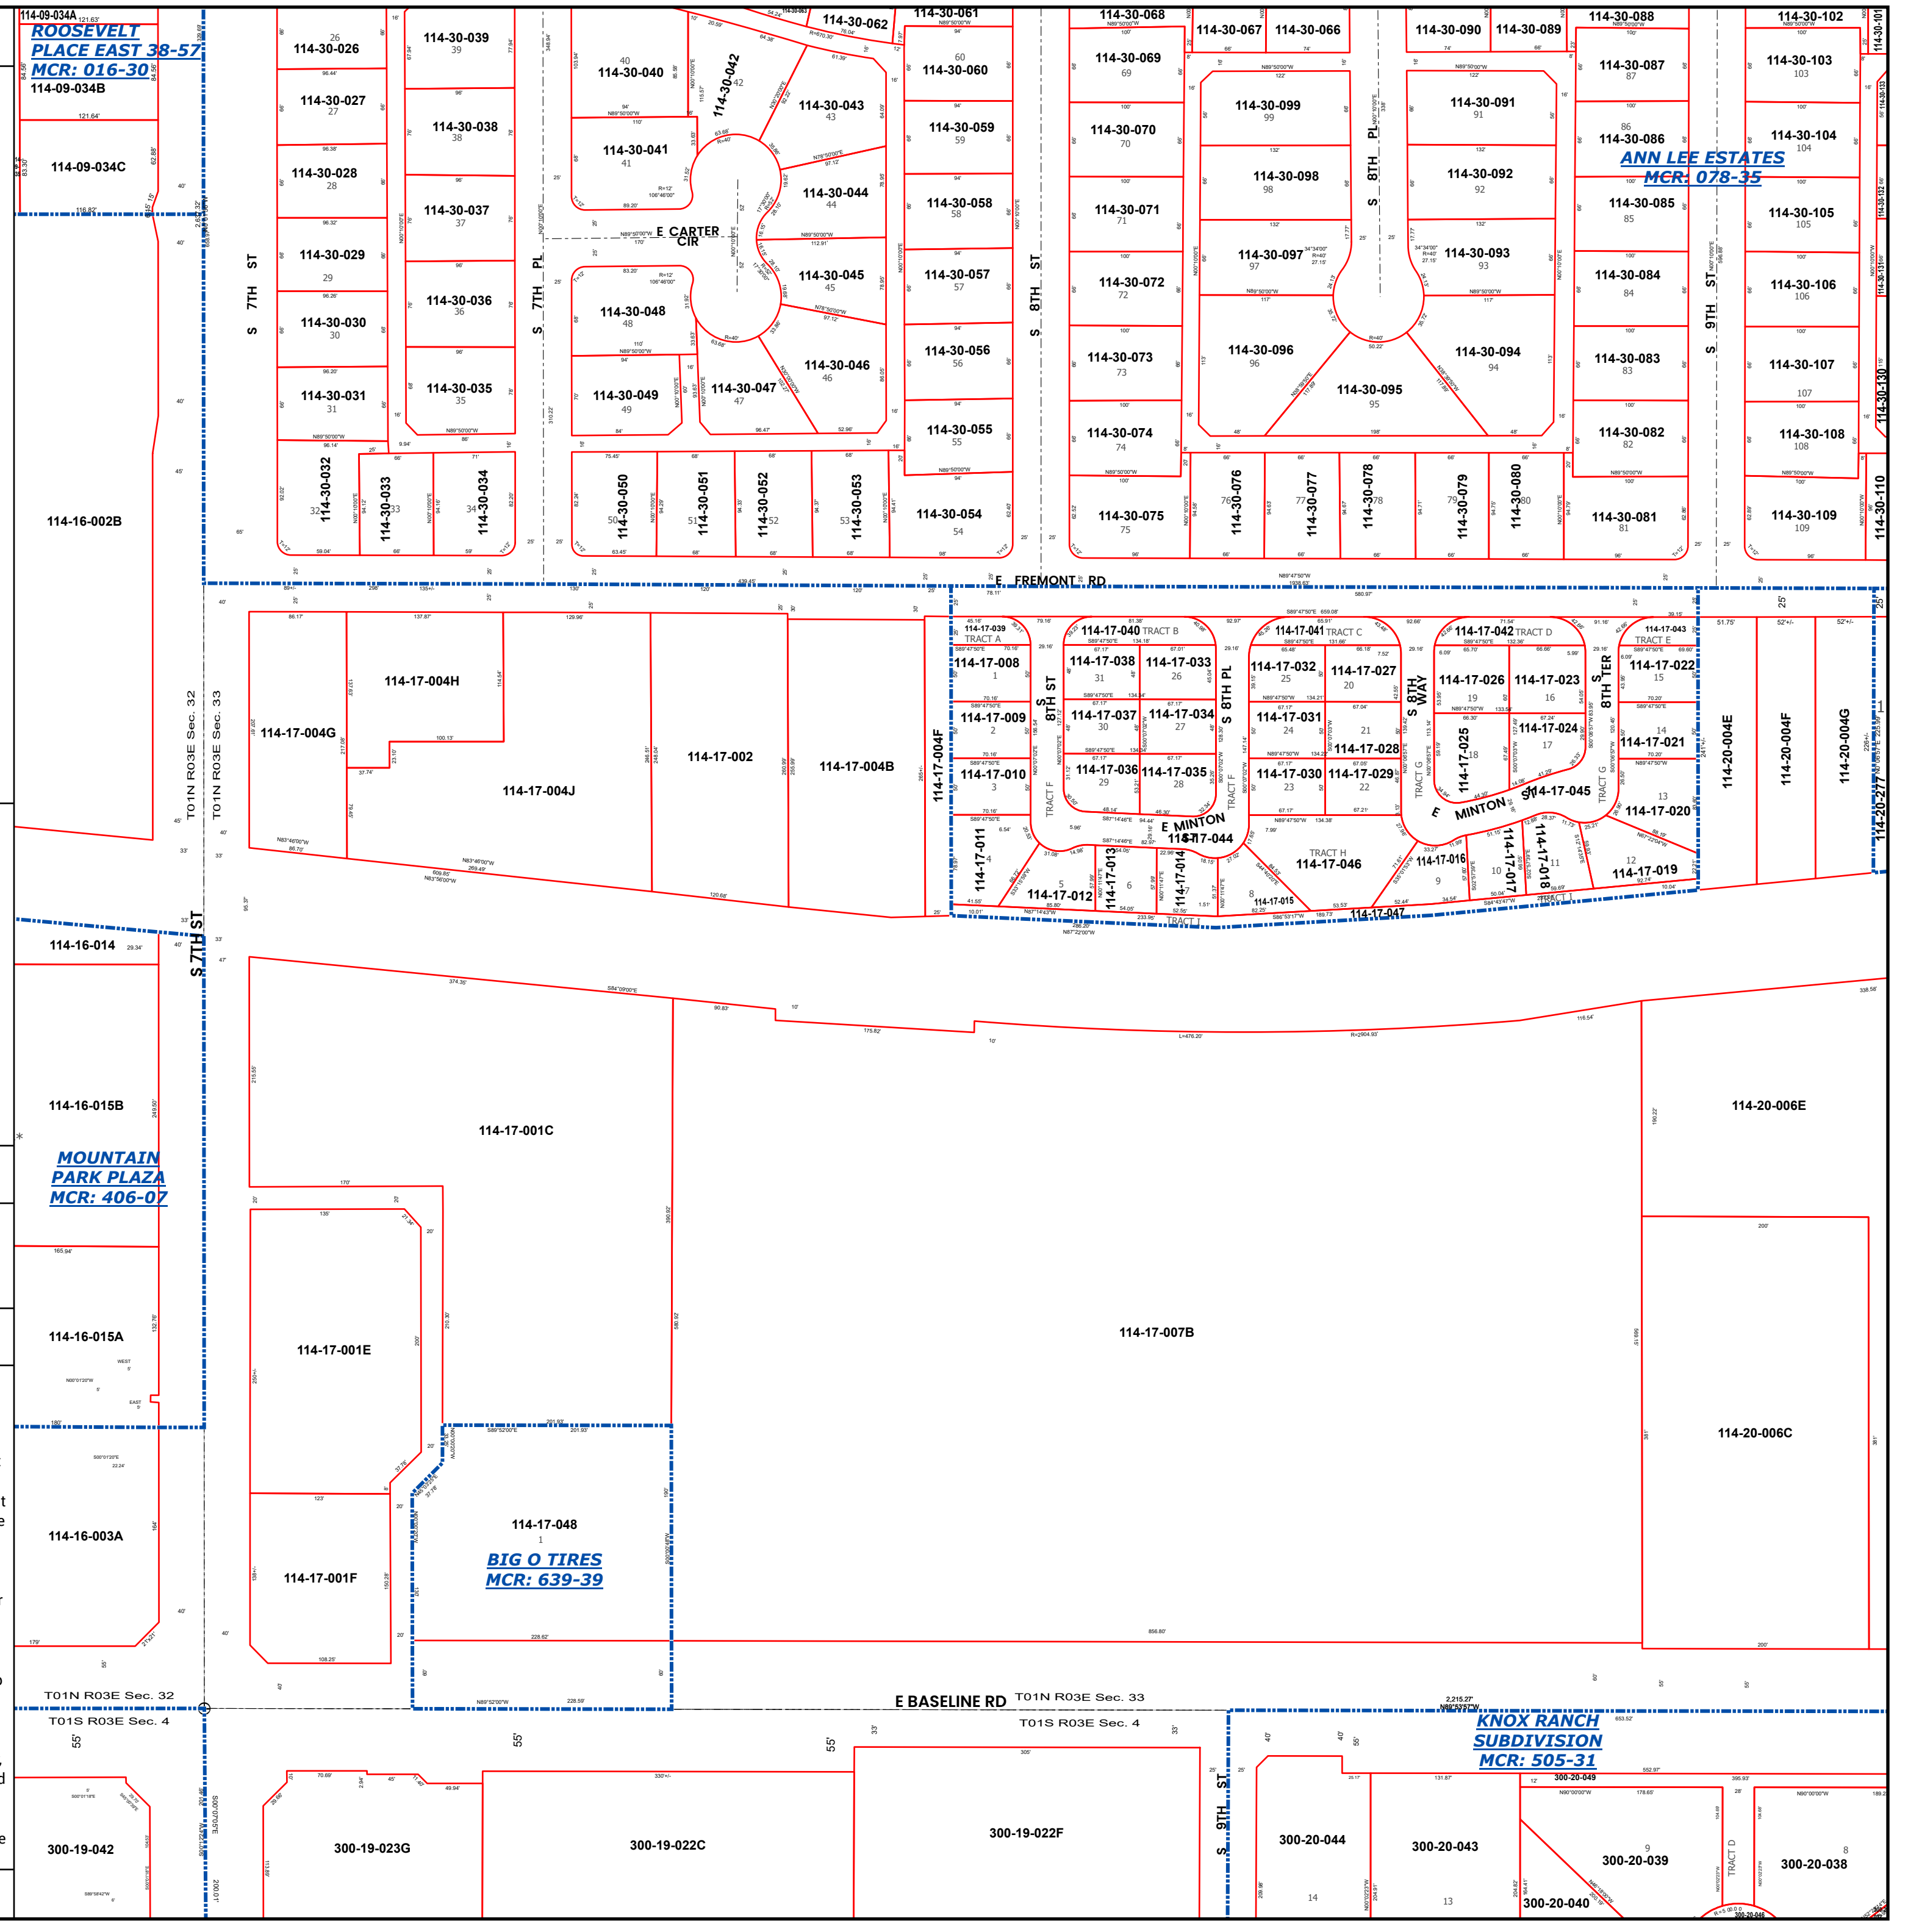

114-09-034A
**ROOSEVELT
PLACE EAST 38-57**
MCR: 016-30
114-09-034B

114-09-034C

114-16-002B

114-16-014

114-16-015B
**MOUNTAIN
PARK PLAZA**
MCR: 406-07

114-16-015A

114-16-003A

300-19-042

114-30-026
114-30-027
114-30-028
114-30-029
114-30-030
114-30-031
114-30-032
114-30-033
114-30-034

114-30-040
114-30-041
114-30-042
114-30-043
114-30-044
114-30-045
114-30-046
114-30-047
114-30-048
114-30-049
114-30-050
114-30-051
114-30-052
114-30-053

114-30-062
114-30-061
114-30-060
114-30-059
114-30-058
114-30-057
114-30-056
114-30-055
114-30-054

114-30-068
114-30-067
114-30-066
114-30-069
114-30-070
114-30-071
114-30-072
114-30-073
114-30-074
114-30-075

114-30-090
114-30-089
114-30-088
114-30-087
114-30-086
114-30-085
114-30-084
114-30-083
114-30-082
114-30-081

114-30-102
114-30-103
114-30-104
114-30-105
114-30-106
114-30-107
114-30-108
114-30-109

114-17-004H
114-17-004J
114-17-002
114-17-004B

114-17-004G
114-17-004I
114-17-004A
114-17-004C

114-17-008
114-17-009
114-17-010
114-17-011
114-17-012
114-17-013
114-17-014
114-17-015

114-17-040 TRACT B
114-17-038
114-17-037
114-17-036
114-17-035
114-17-034
114-17-033
114-17-032
114-17-031
114-17-030
114-17-029
114-17-028
114-17-027
114-17-026
114-17-025
114-17-024
114-17-023
114-17-022
114-17-021
114-17-020
114-17-019
114-17-018
114-17-017
114-17-016
114-17-015

114-17-041 TRACT C
114-17-042 TRACT D
114-17-043 TRACT E
114-17-044 TRACT F
114-17-045 TRACT G
114-17-046 TRACT H
114-17-047 TRACT I

114-20-004E
114-20-004F
114-20-004G