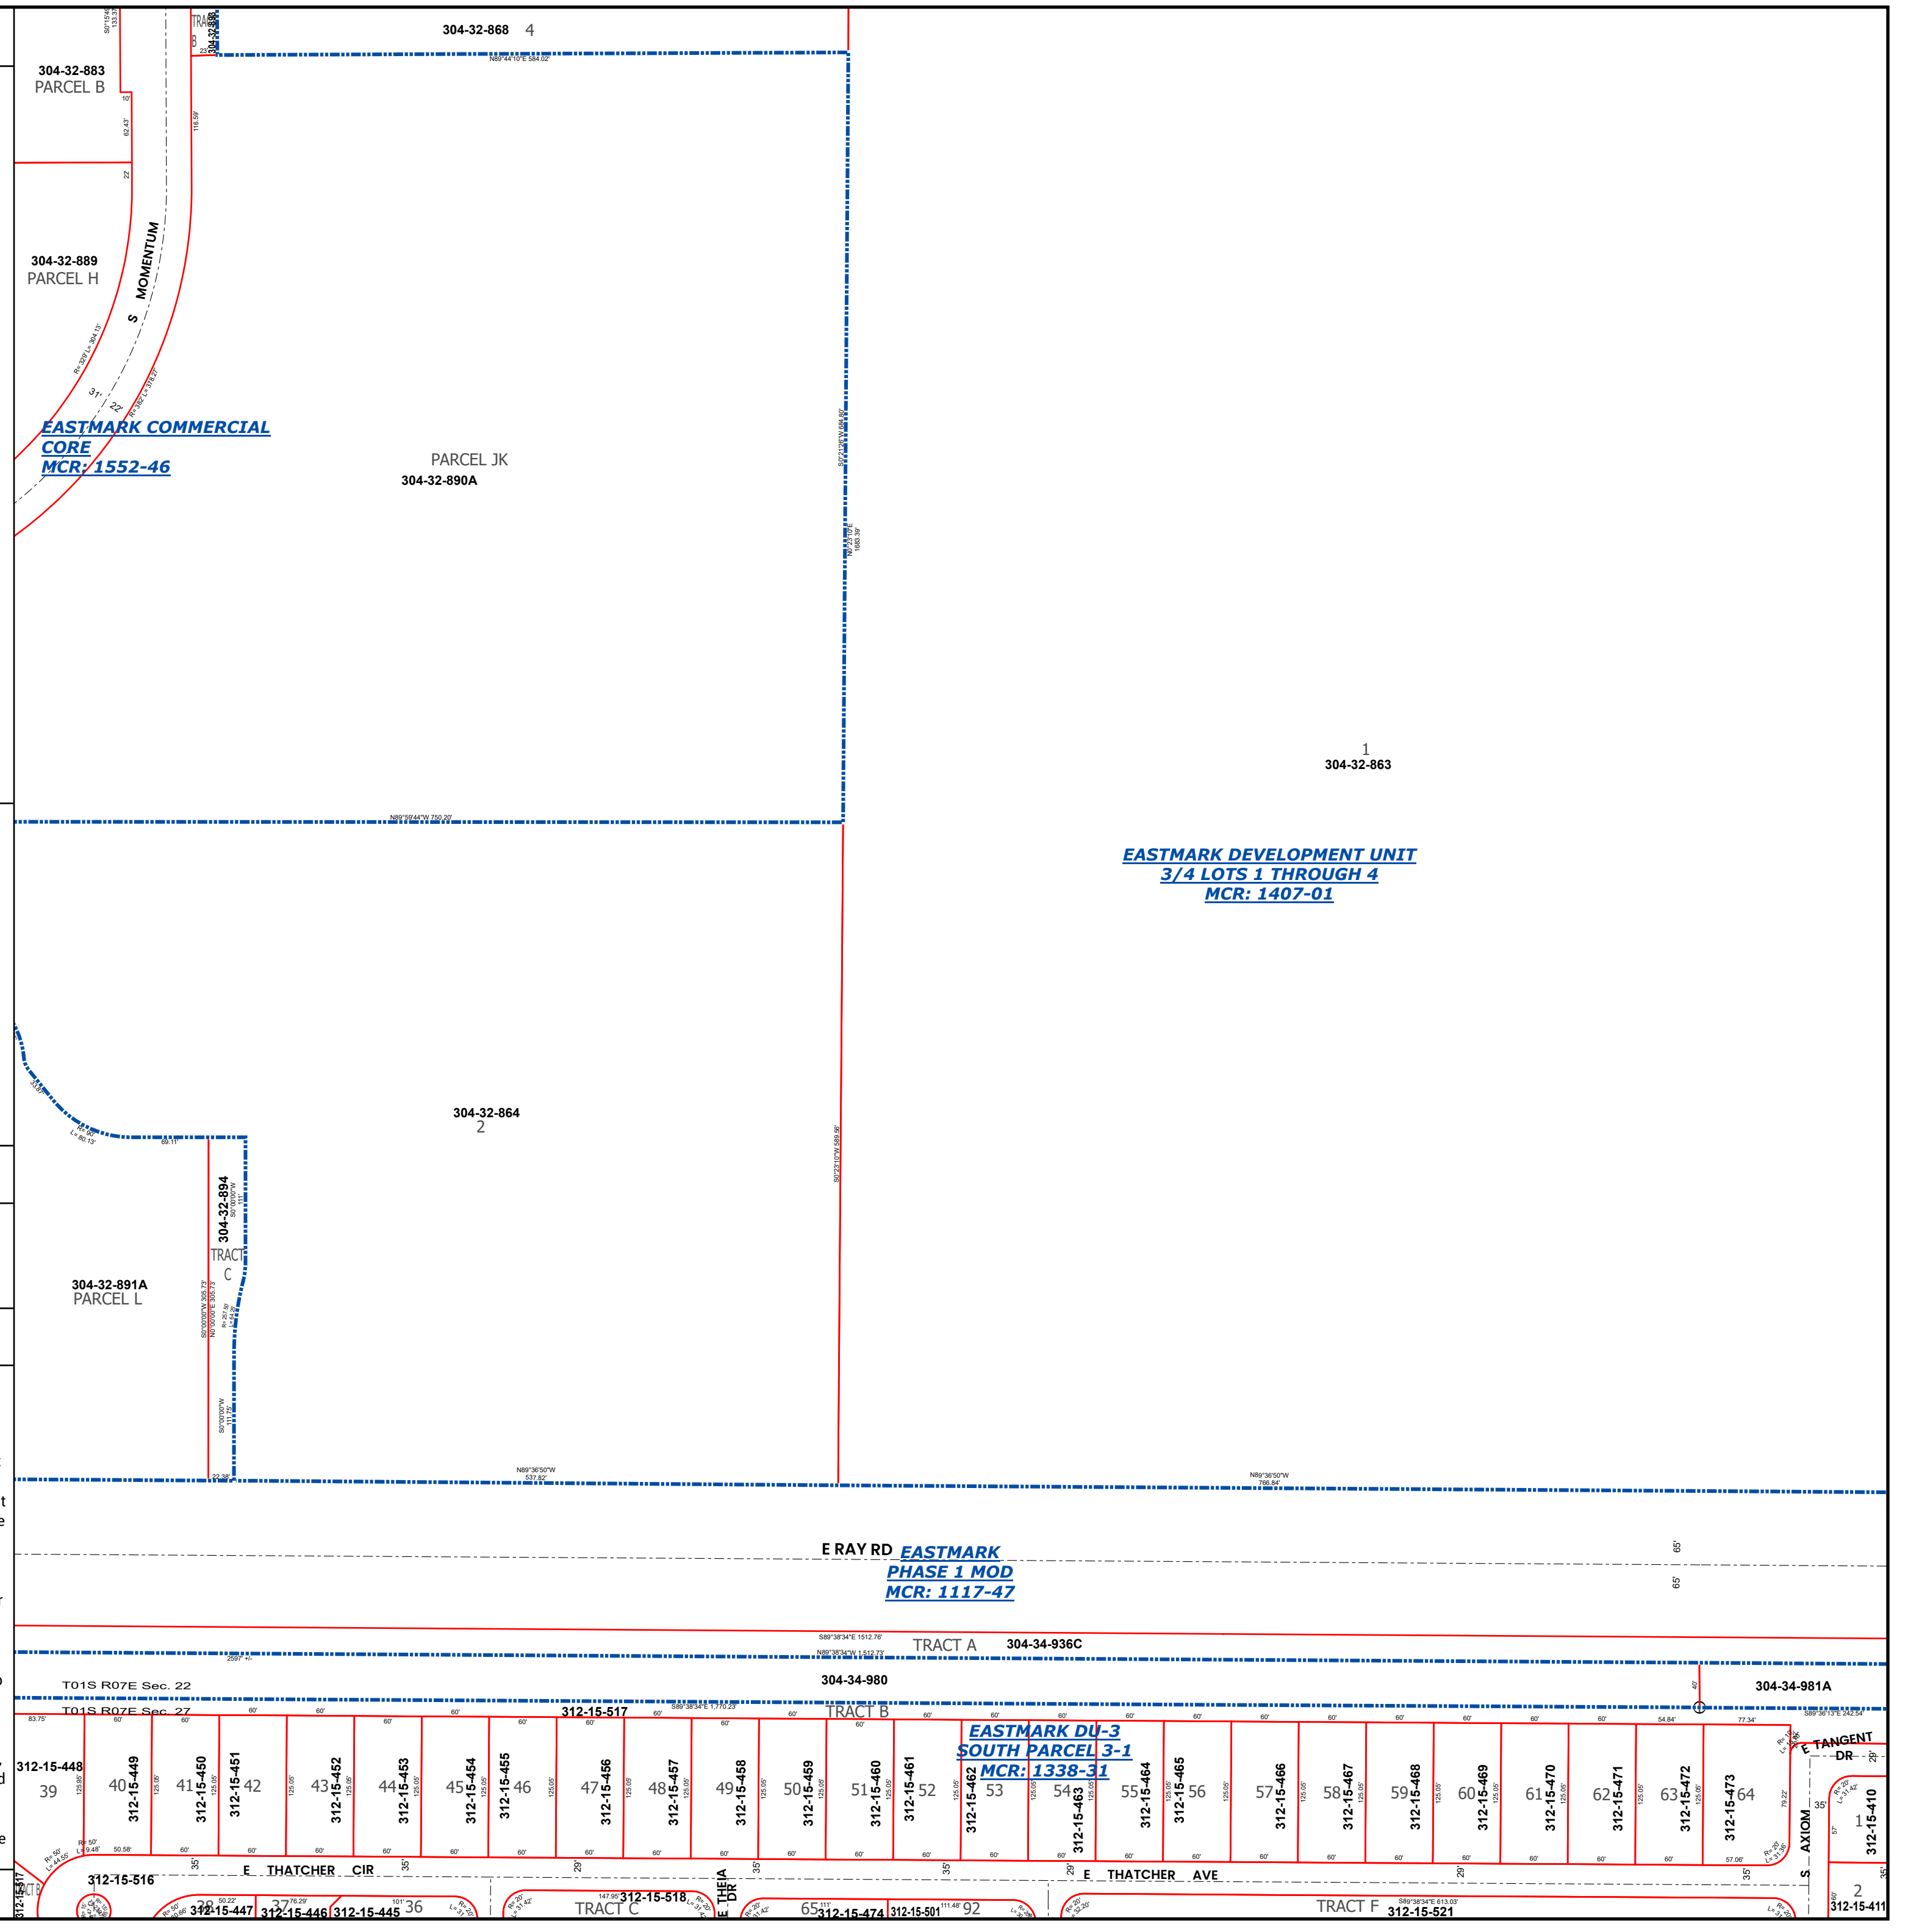

1
304-32-863

EASTMARK DEVELOPMENT UNIT
3/4 LOTS 1 THROUGH 4
MCR: 1407-01

E RAY RD EASTMARK
PHASE 1 MOD
MCR: 1117-47

EASTMARK DU-3
SOUTH PARCEL 3-1
MCR: 1338-31