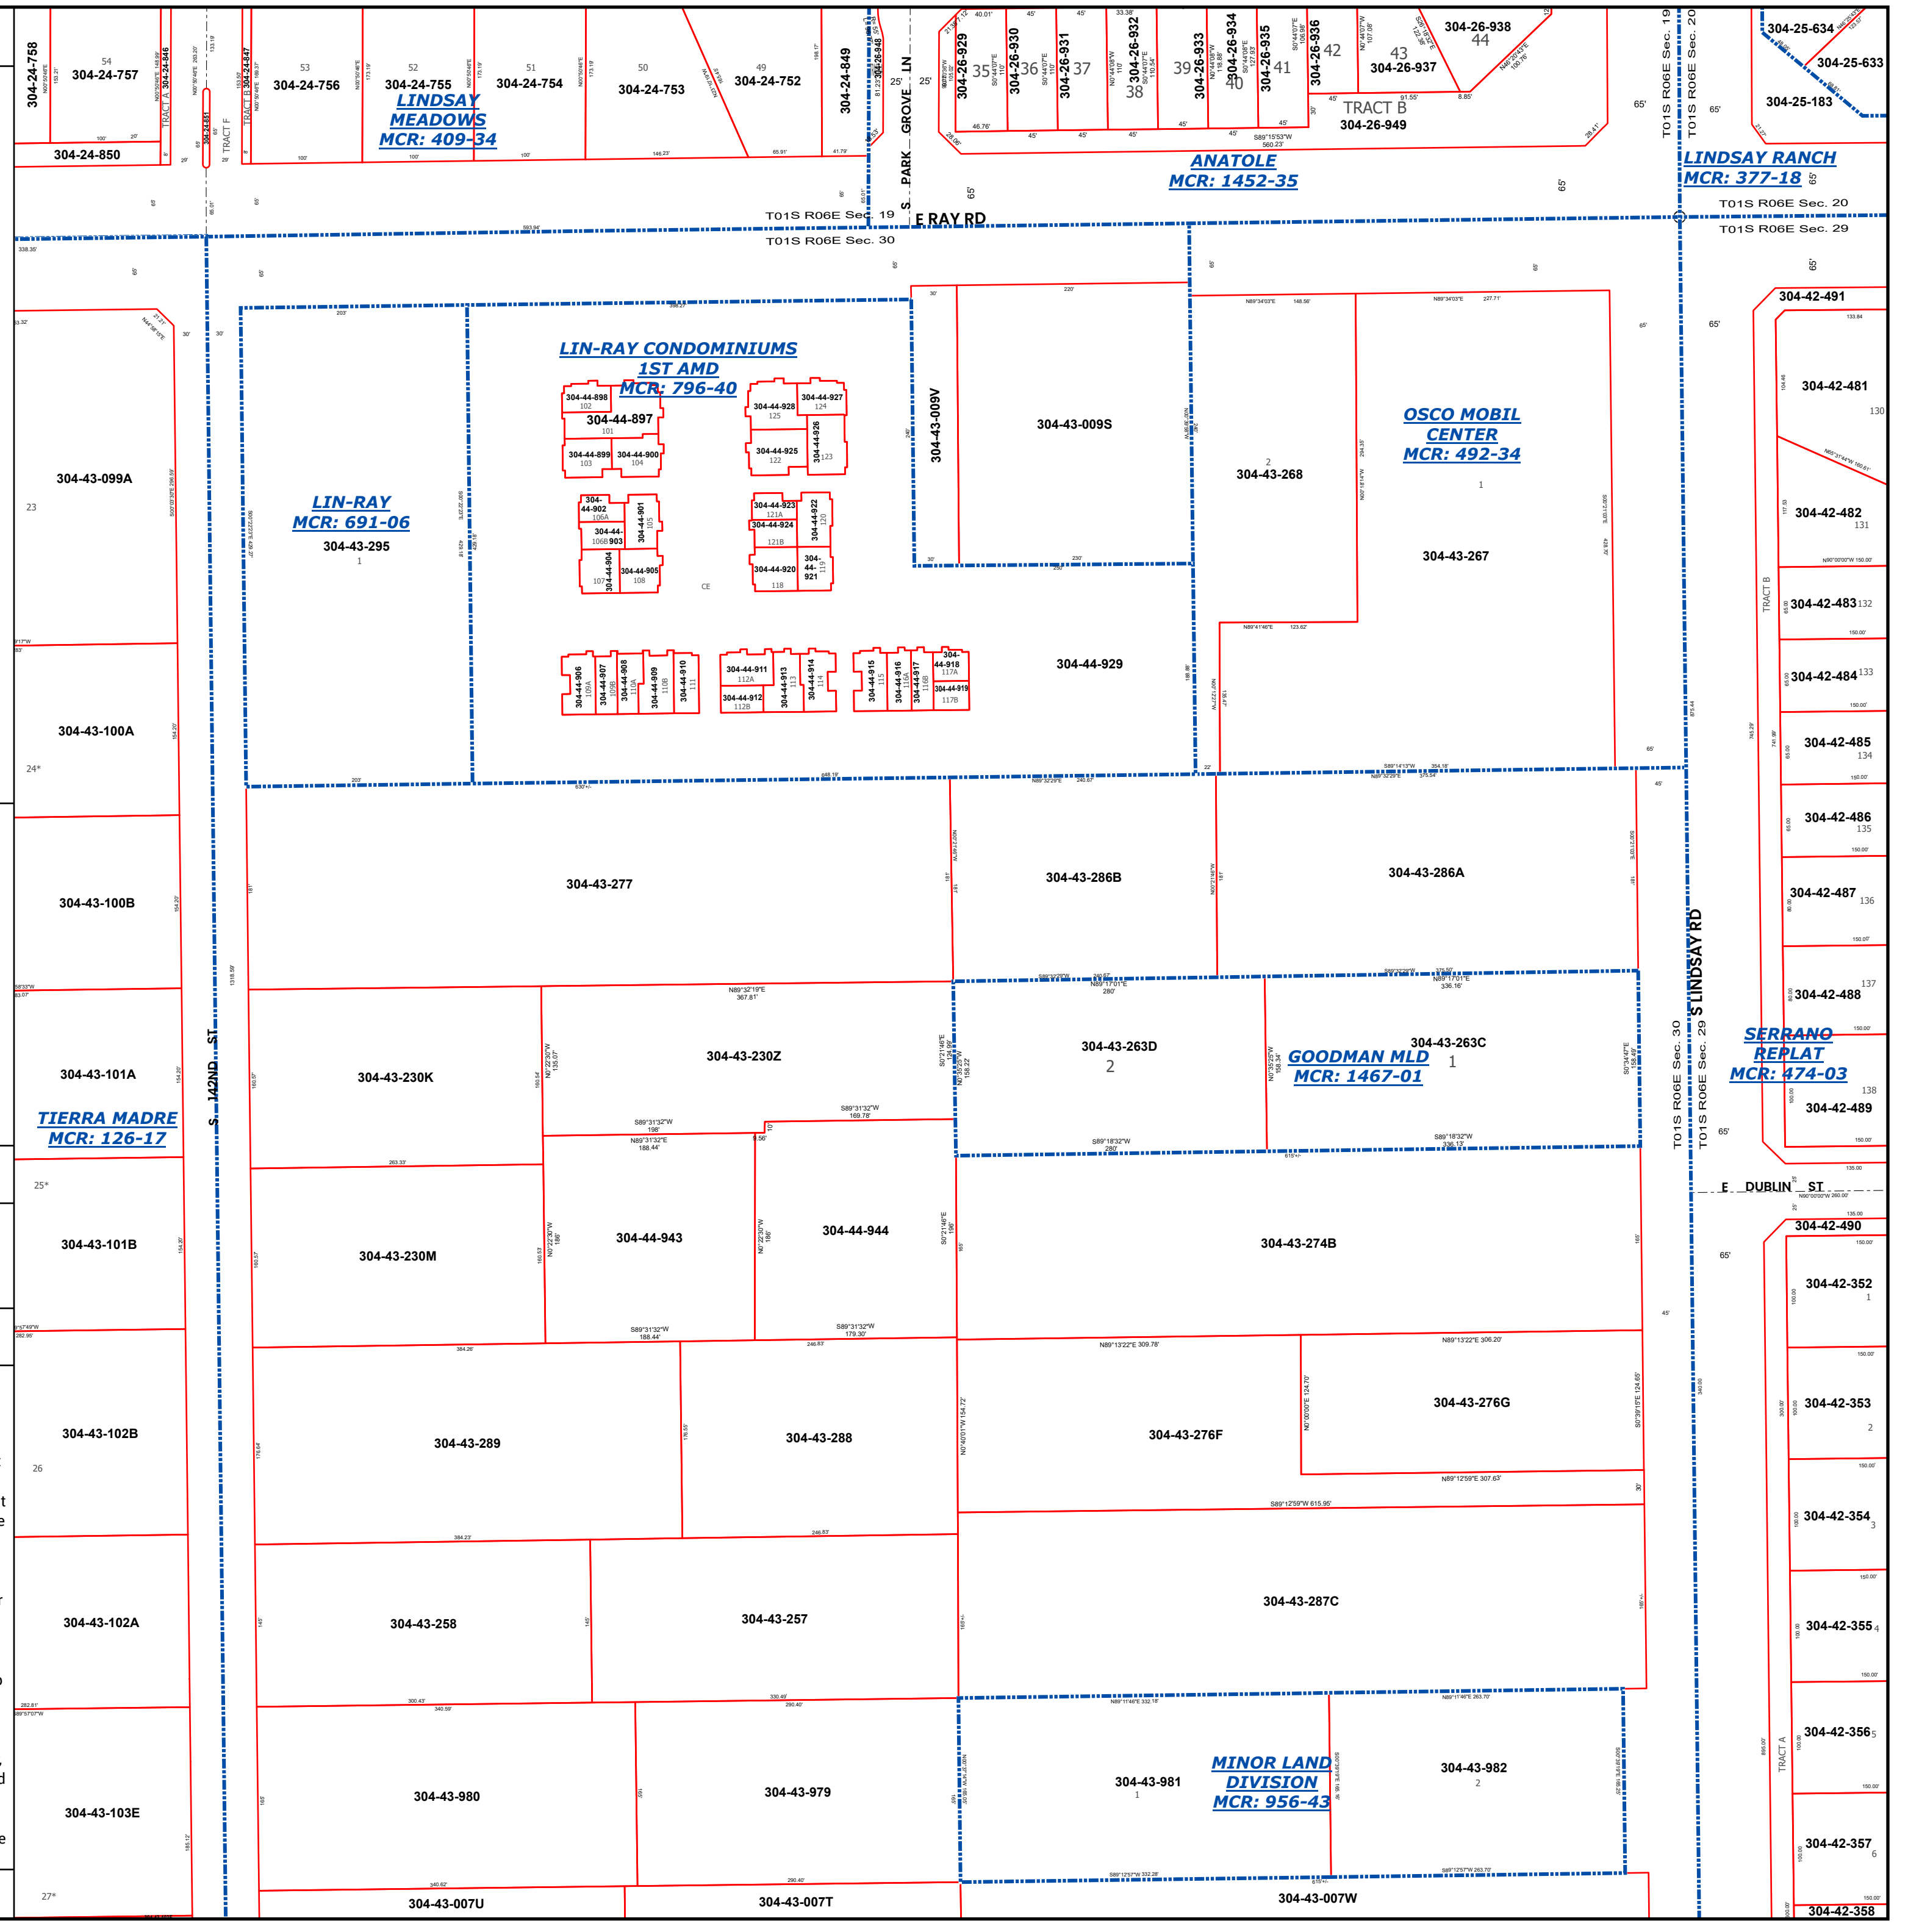

MARICOPA COUNTY ASSESSOR'S OFFICE 301 W. Jefferson Street Phoenix, AZ 85003

LEGEND: Tax Parcels, Sections, Subdivisions, Lots, Section Corners, Centerlines

Disclaimer - Indemnification CAUTION! USERS SHOULD INDEPENDENTLY RESEARCH AND VERIFY INFORMATION WITHIN THIS DATASET OR MAP BEFORE RELYING ON IT.

The Assessor's Office has compiled information within this dataset or map that it uses to identify, classify, and value real and personal property.

The Assessor does not guarantee that any information contained within this dataset or map is accurate, complete or current.

Map Reprint Date: 2/28/2026